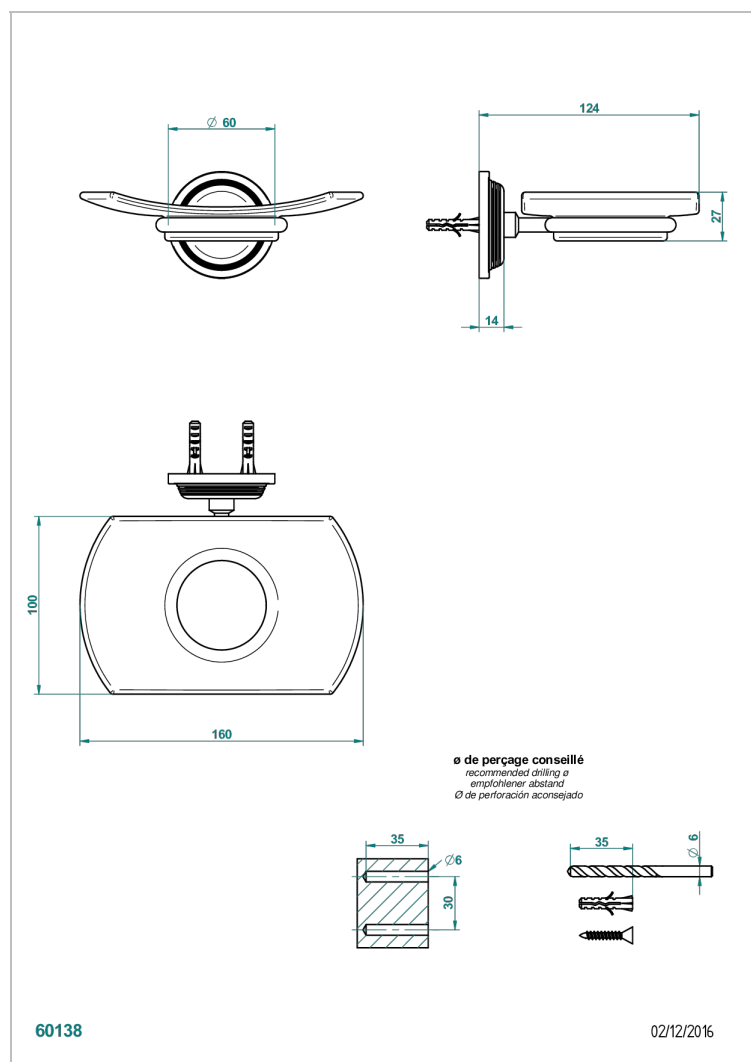

GRAND CENTRAL BLACK ONYX WITH LEVER

U9N-500

Wall mounted glass soap dish

CHARACTERISTIC

- Grand central Black Onyx with lever
- Wall mounted glass soap dish

AVAILABLE FINITIONS

Antique nickel - H28
Black ceram - D30
Blush PVD - H62
Brass color PVD - H49
Brown bronze color PVD - F33
Gold color PVD - H52