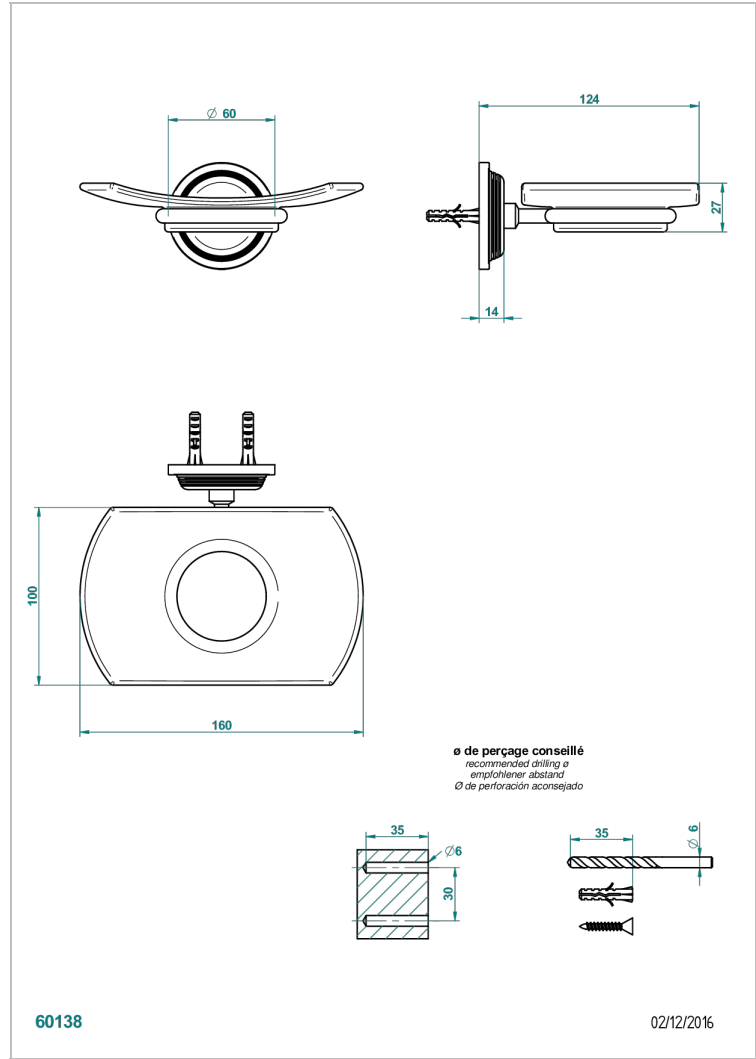

GRAND CENTRAL BLACK ONYX WITH LEVER

U9N-500

壁挂式肥皂架，带玻璃肥皂碟

THG[®]
PARIS

特色

- Grand central Black Onyx with lever
- 壁挂式肥皂架，带玻璃肥皂碟

可选饰面

Black ceram - D30
Blush PVD - H62
Graphite PVD - H64
Matt Umber PVD - H67
Matt blush PVD - H60
Matt graphite PVD - H65