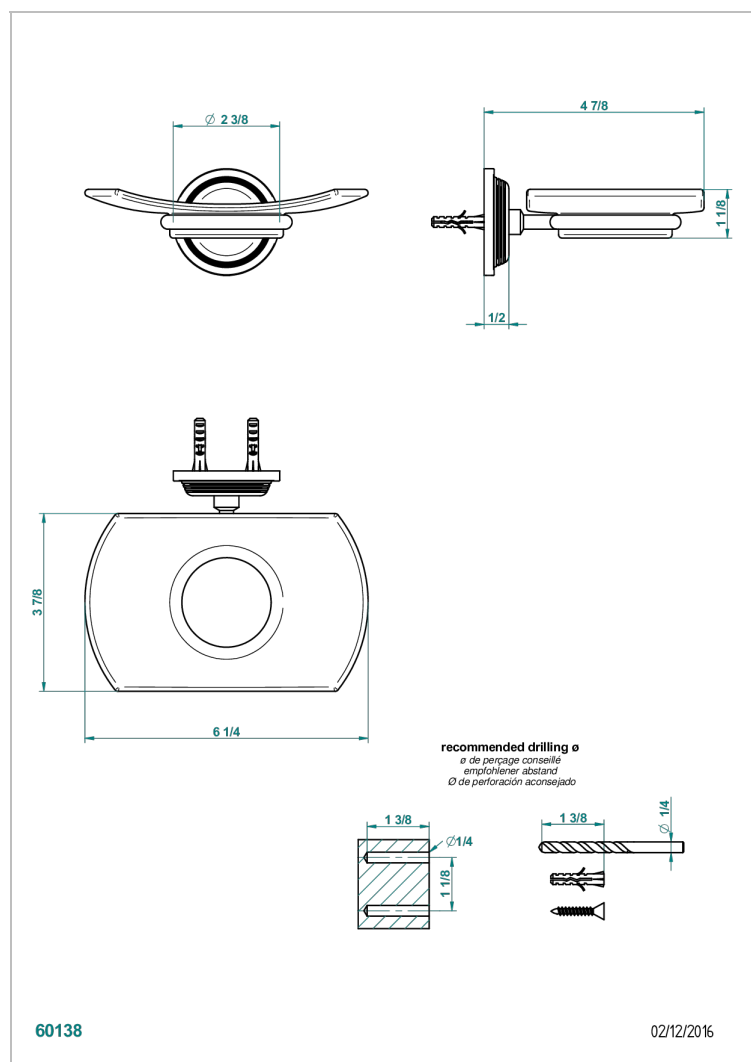

GRAND CENTRAL BLACK ONYX WITH LEVER

U9N-500

Wall mounted glass soap dish

CHARACTERISTIC

- Grand central Black Onyx with lever
- Wall mounted glass soap dish

AVAILABLE FINITIONS

Antique nickel - H28
Black ceram - D30
Blush PVD - H62
Brass color PVD - H49
Brown bronze color PVD - F33
Gold color PVD - H52