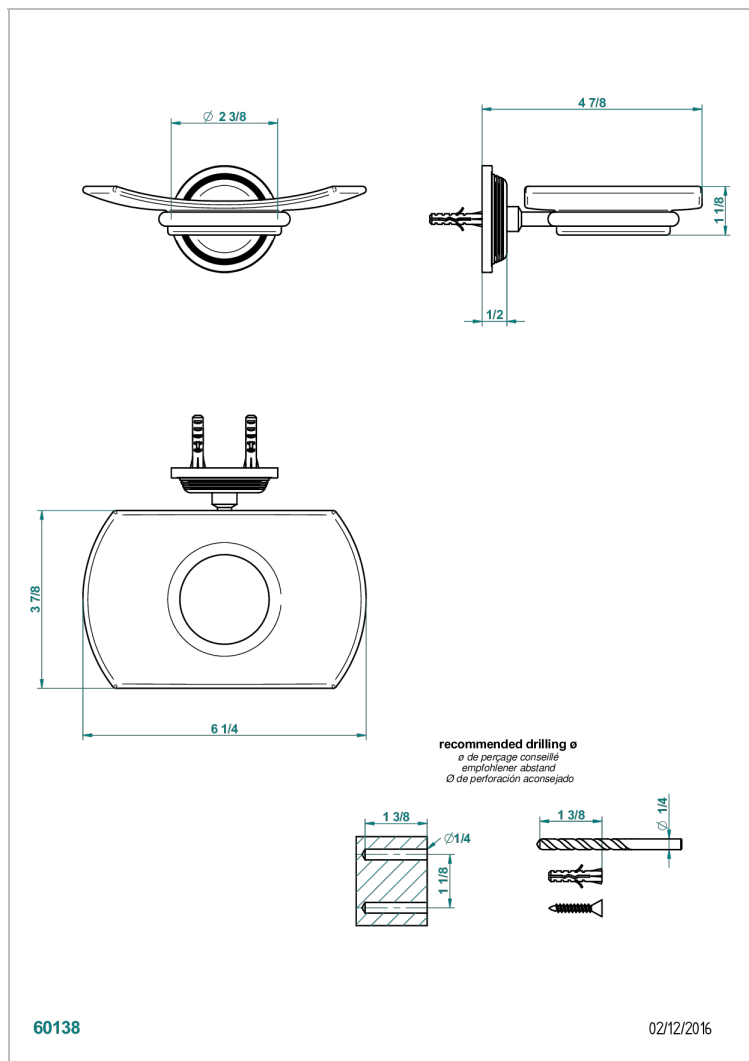

GRAND CENTRAL BLACK ONYX WITH LEVER

U9N-500

壁挂式肥皂架，带玻璃肥皂碟

特色

- Grand central Black Onyx with lever
- 壁挂式肥皂架，带玻璃肥皂碟

可选饰面

Black ceram - D30
Blush PVD - H62
Graphite PVD - H64
Matt Umber PVD - H67
Matt blush PVD - H60
Matt graphite PVD - H65