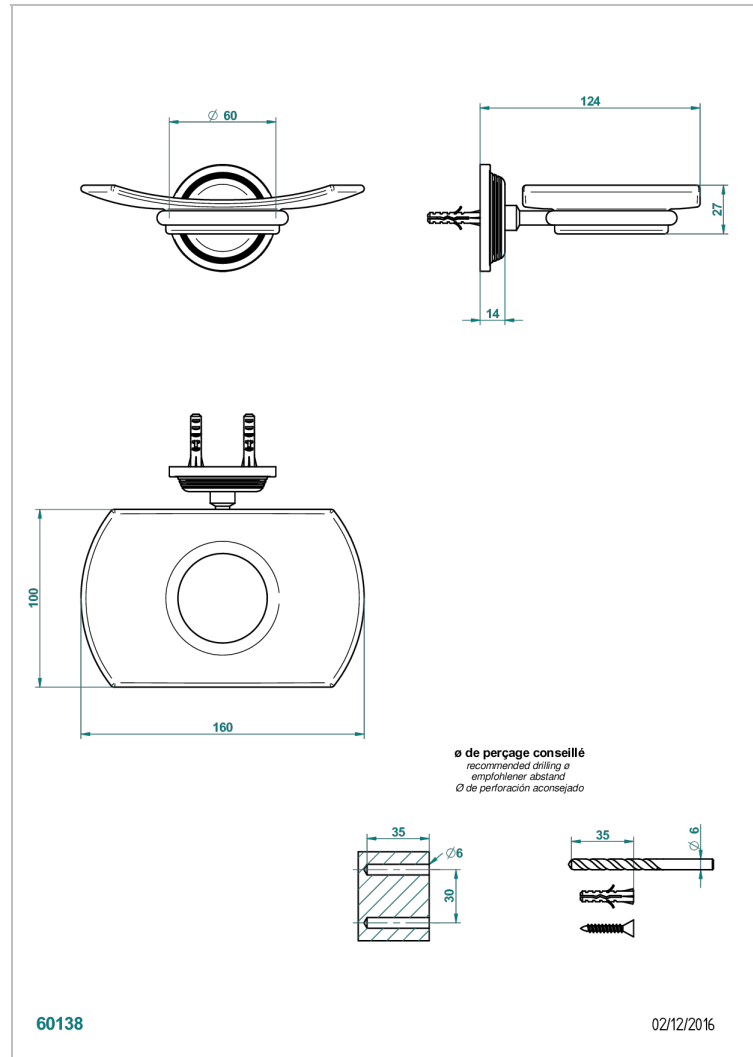

GRAND CENTRAL BLACK ONYX

U9M-500

Glass soap dish, wall mounted

THG[®]
PARIS

CHARACTERISTIC

- Grand central Black Onyx
- Glass soap dish, wall mounted

AVAILABLE FINITIONS

Black ceram - D30
Blush PVD - H62
Brass color PVD - H49
Brown bronze color PVD - F33
Chrome polished - A02
Copper antique matt, coated - H07