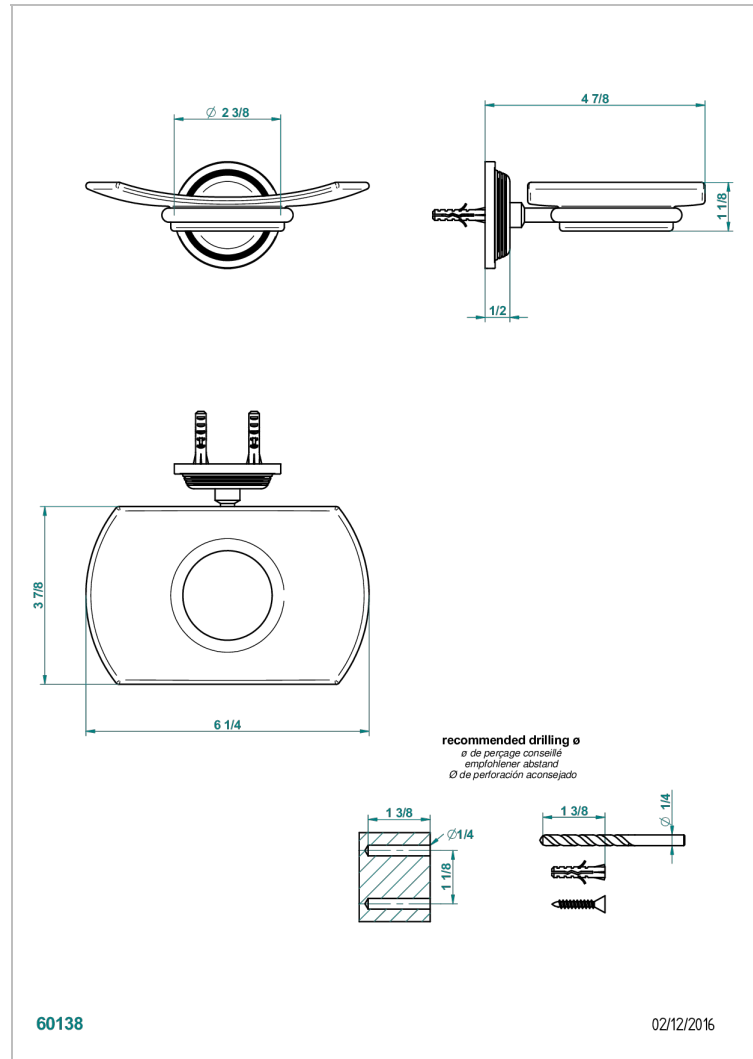

# GRAND CENTRAL BLACK ONYX

U9M-500

Glass soap dish, wall mounted

THG<sup>®</sup>  
PARIS

## CHARACTERISTIC

- Grand central Black Onyx
- Glass soap dish, wall mounted