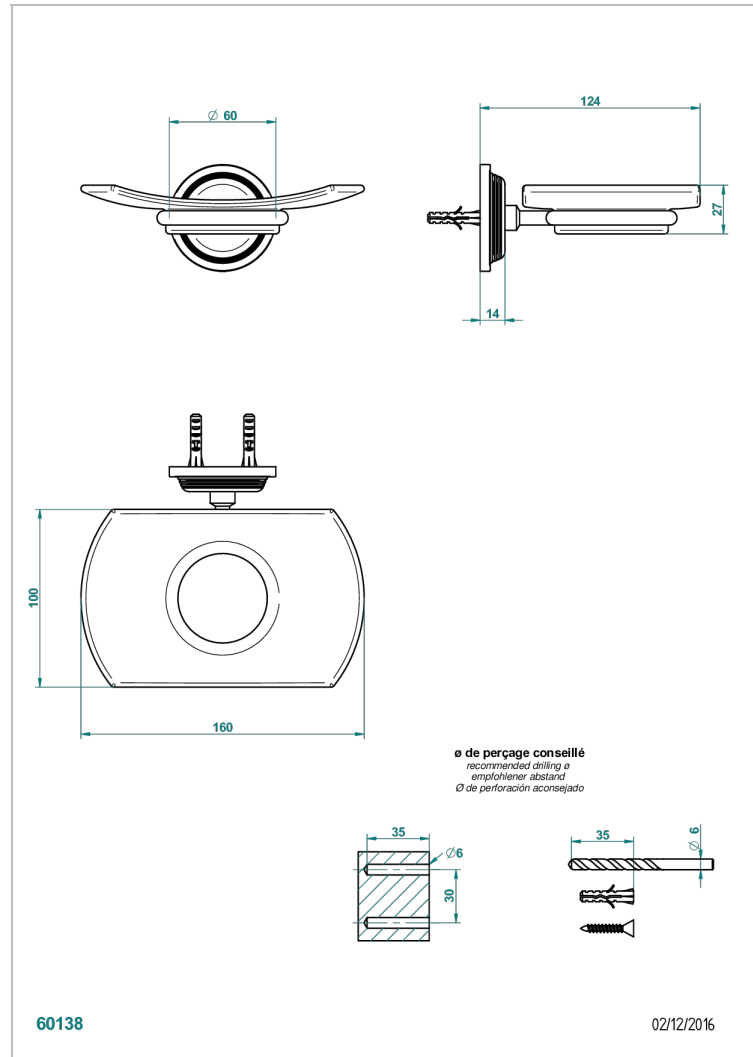

GRAND CENTRAL BLACK ONYX

U9M-500

Wall mounted glass soap dish

THG[®]
PARIS

CHARACTERISTIC

- Grand central Black Onyx
- Wall mounted glass soap dish

AVAILABLE FINITIONS

Antique nickel - H28
Black ceram - D30
Blush PVD - H62
Brass color PVD - H49
Brown bronze color PVD - F33
Gold color PVD - H52