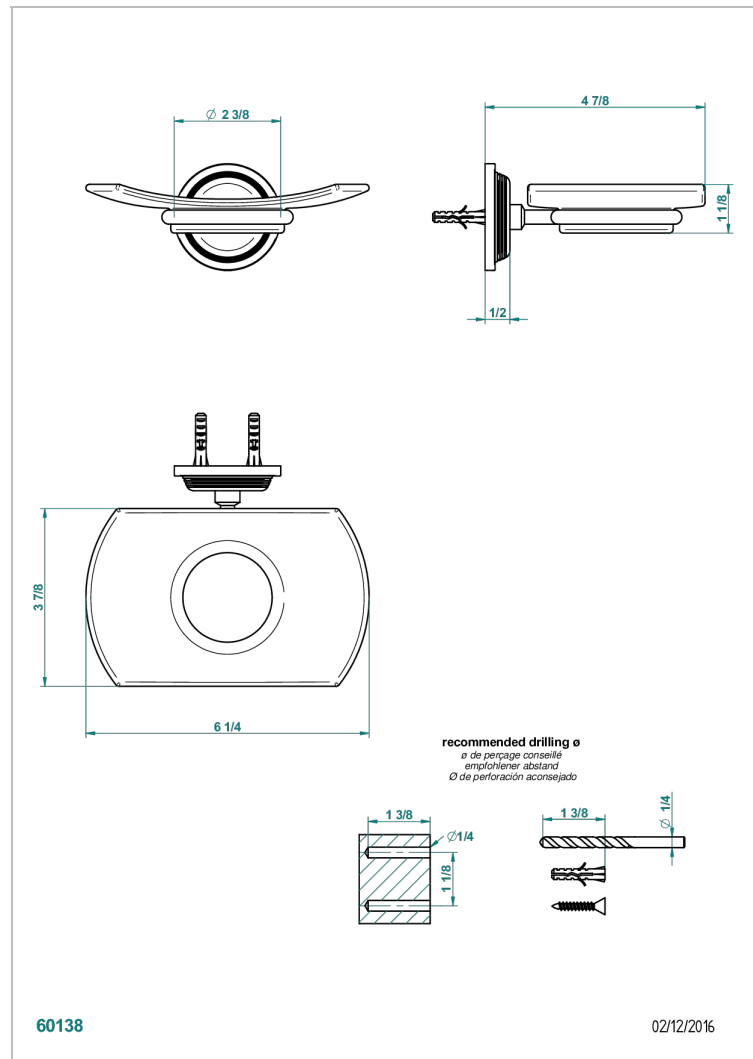

GRAND CENTRAL BLACK ONYX

U9M-500

Wall mounted glass soap dish

THG[®]
PARIS

CHARACTERISTIC

- Grand central Black Onyx
- Wall mounted glass soap dish

AVAILABLE FINITIONS

Antique nickel - H28
Black ceram - D30
Blush PVD - H62
Brass color PVD - H49
Brown bronze color PVD - F33
Gold color PVD - H52