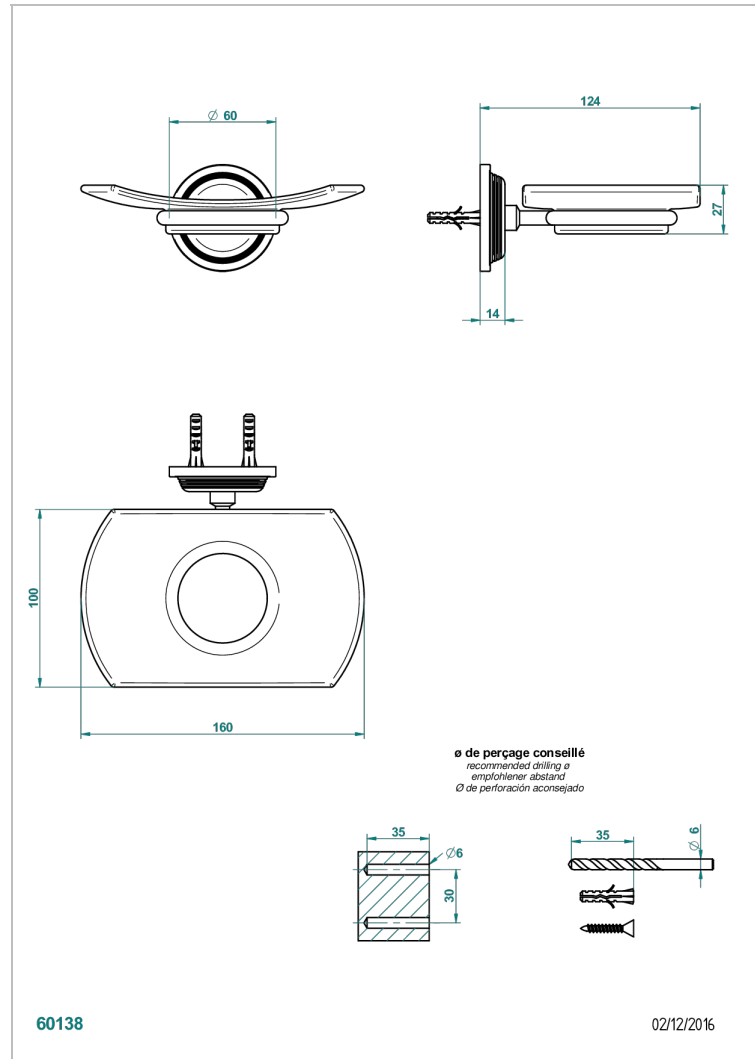

GRAND CENTRAL METAL WITH LEVER HANDLES

U9L-500

Glass soap dish, wall mounted

THG[®]
PARIS

CHARACTERISTIC

- Grand central Metal with lever handles
- Glass soap dish, wall mounted

AVAILABLE FINITIONS

Black ceram - D30
Blush PVD - H62
Brass color PVD - H49
Brown bronze color PVD - F33
Chrome polished - A02
Copper antique matt, coated - H07