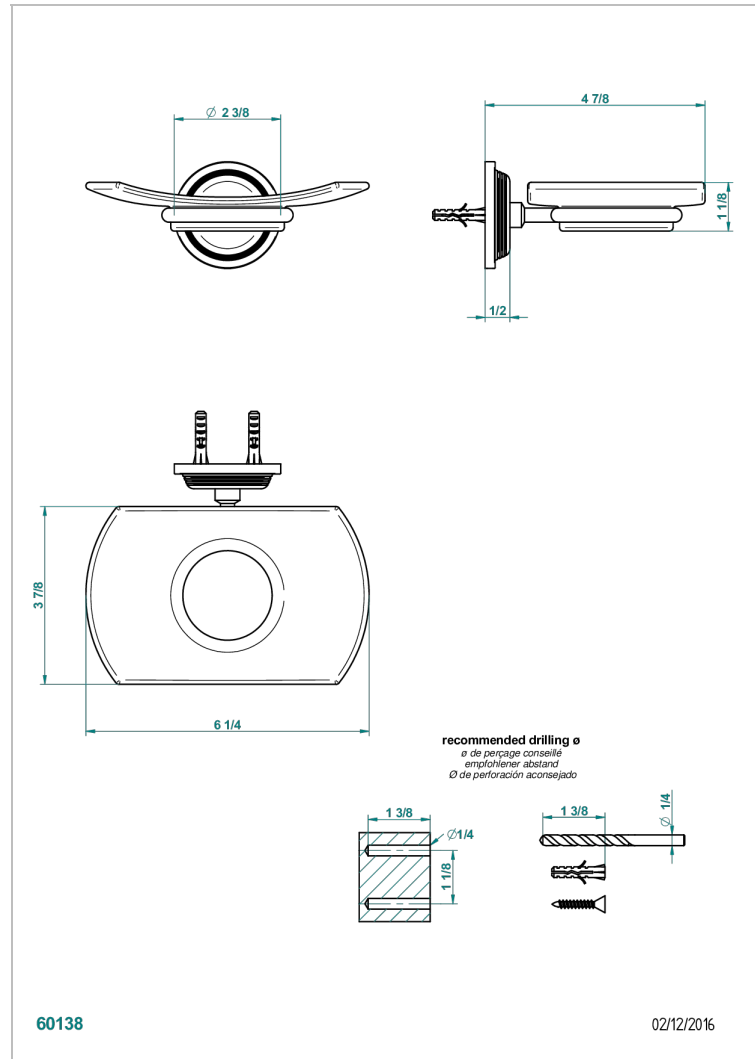

GRAND CENTRAL METAL WITH LEVER HANDLES

U9L-500

Glass soap dish, wall mounted

THG[®]
PARIS

60138

02/12/2016

CHARACTERISTIC

- Grand central Metal with lever handles
- Glass soap dish, wall mounted