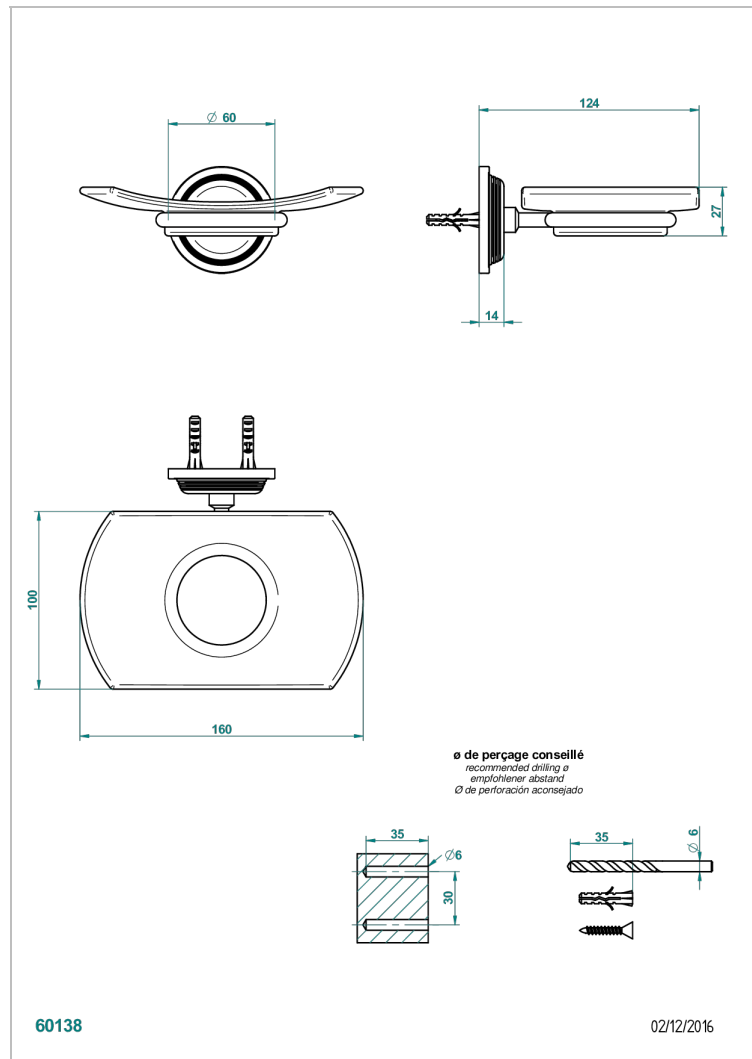

GRAND CENTRAL METAL WITH LEVER

U9L-500

Wall mounted glass soap dish

THG[®]
PARIS

CHARACTERISTIC

- Grand central Metal with lever
- Wall mounted glass soap dish

AVAILABLE FINITIONS

Antique nickel - H28
Black ceram - D30
Blush PVD - H62
Brass color PVD - H49
Brown bronze color PVD - F33
Gold color PVD - H52