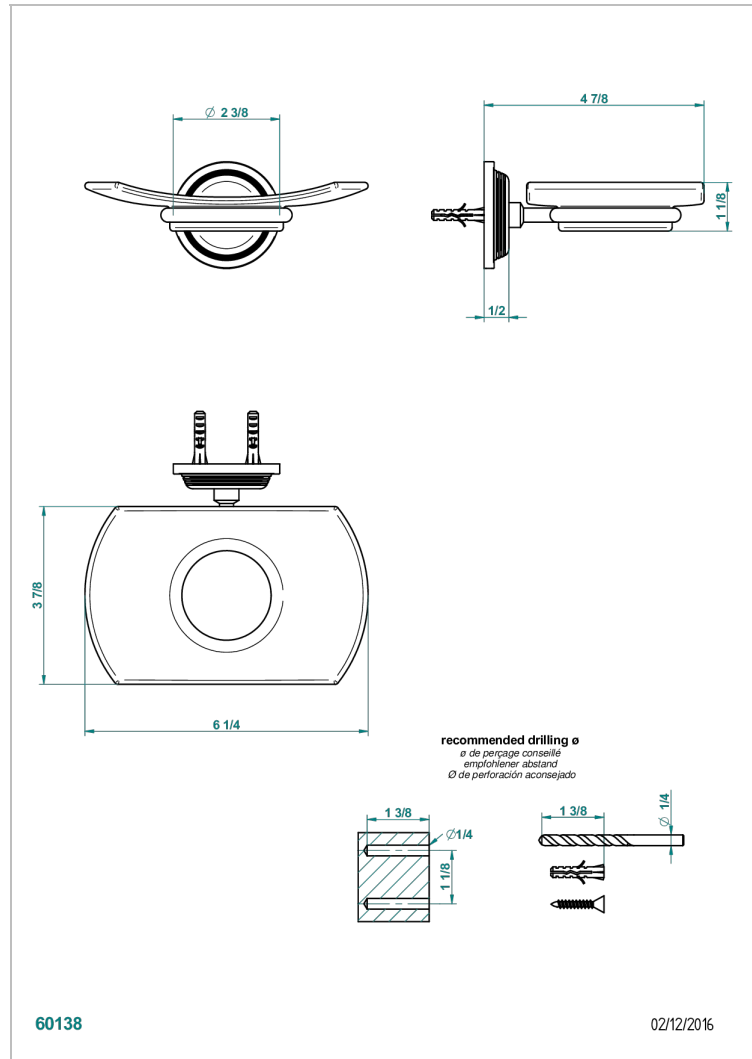

GRAND CENTRAL METAL WITH LEVER

U9L-500

Wall mounted glass soap dish

THG[®]
PARIS

CHARACTERISTIC

- Grand central Metal with lever
- Wall mounted glass soap dish

AVAILABLE FINITIONS

Antique nickel - H28
Black ceram - D30
Blush PVD - H62
Brass color PVD - H49
Brown bronze color PVD - F33
Gold color PVD - H52