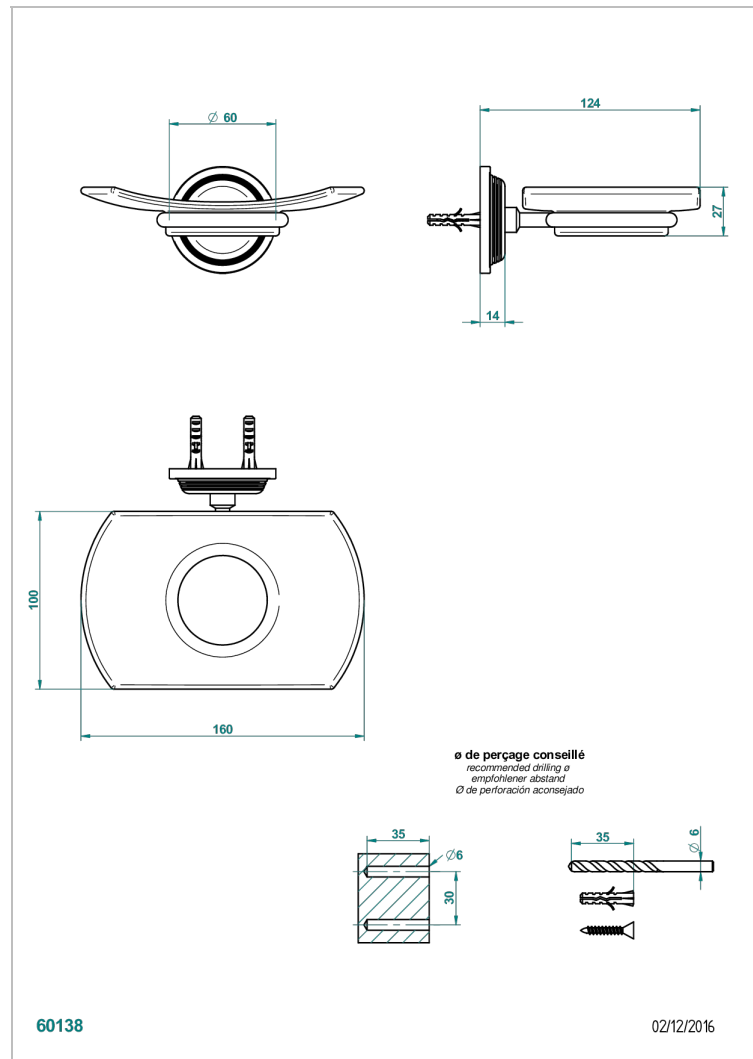

GRAND CENTRAL METAL WITH LEVER

U9L-500

Wall mounted glass soap dish

THG[®]
PARIS

CHARACTERISTIC

- Grand central Metal with lever
- Wall mounted glass soap dish

AVAILABLE FINITIONS

Antique nickel - H28
Black ceram - D30
Blush PVD - H62
Brass color PVD - H49
Brown bronze color PVD - F33
Gold color PVD - H52