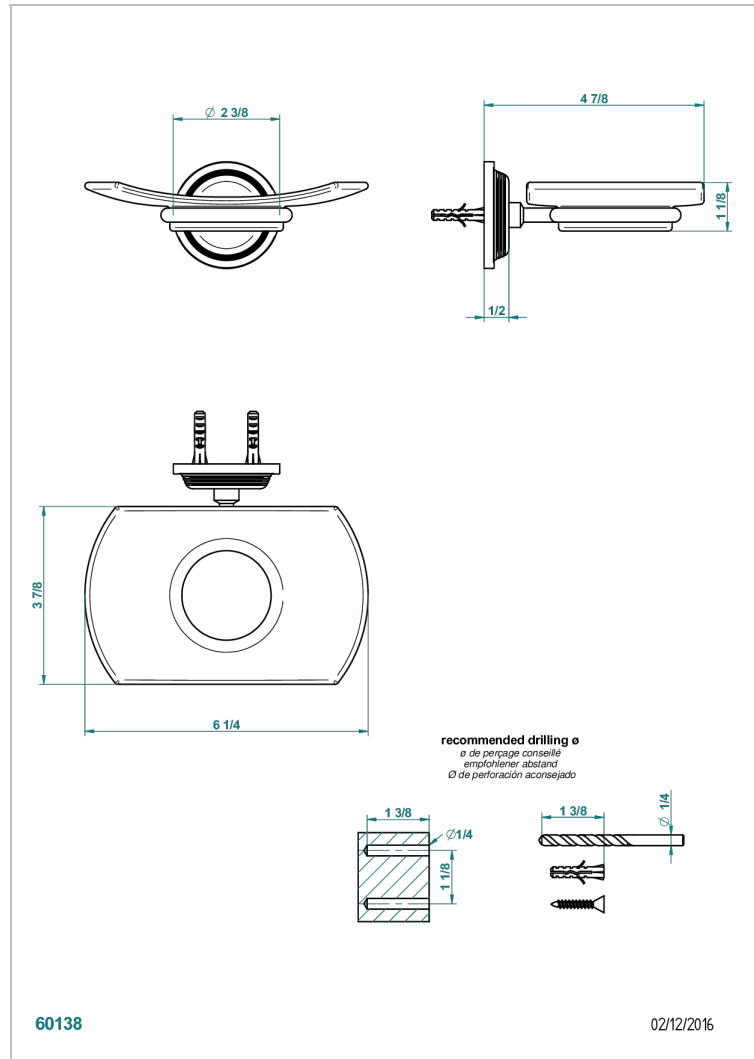

GRAND CENTRAL METAL WITH LEVER

U9L-500

Wall mounted glass soap dish

THG[®]
PARIS

CHARACTERISTIC

- Grand central Metal with lever
- Wall mounted glass soap dish

AVAILABLE FINITIONS

Antique nickel - H28
Black ceram - D30
Blush PVD - H62
Brass color PVD - H49
Brown bronze color PVD - F33
Gold color PVD - H52