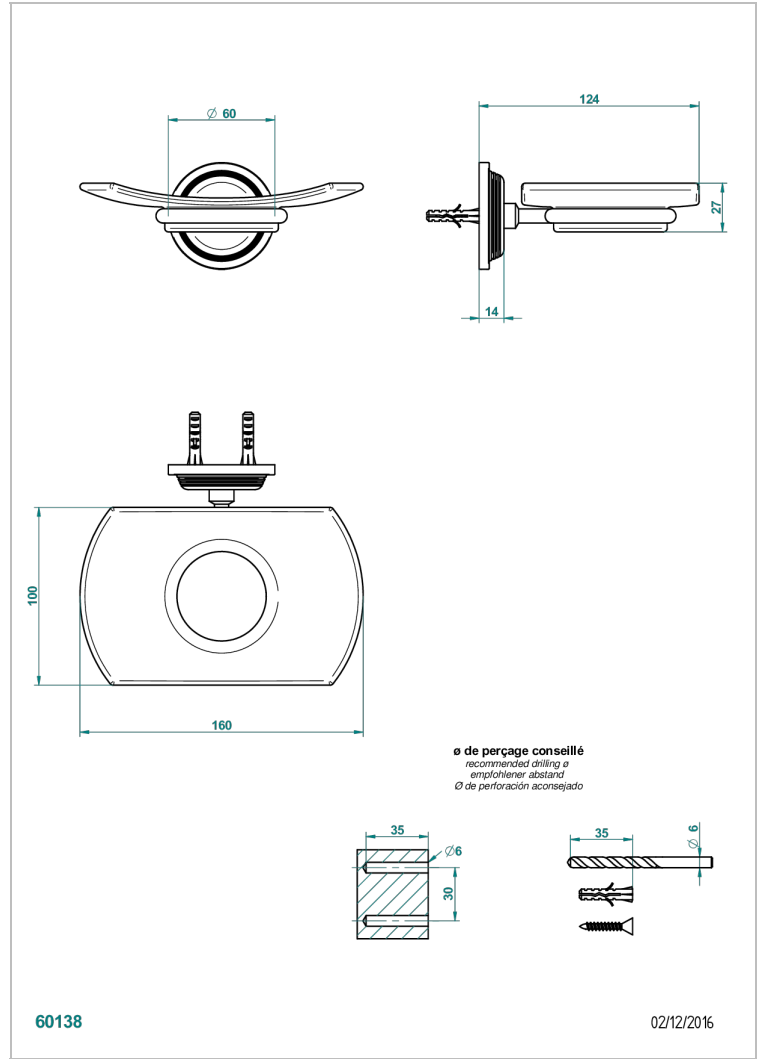

GRAND CENTRAL METAL WITH LEVER

U9L-500

壁挂式肥皂架，带玻璃肥皂碟

THG[®]
PARIS

特色

- Grand central Metal with lever
- 壁挂式肥皂架，带玻璃肥皂碟

可选饰面

Black ceram - D30
Blush PVD - H62
Graphite PVD - H64
Matt Umber PVD - H67
Matt blush PVD - H60
Matt graphite PVD - H65