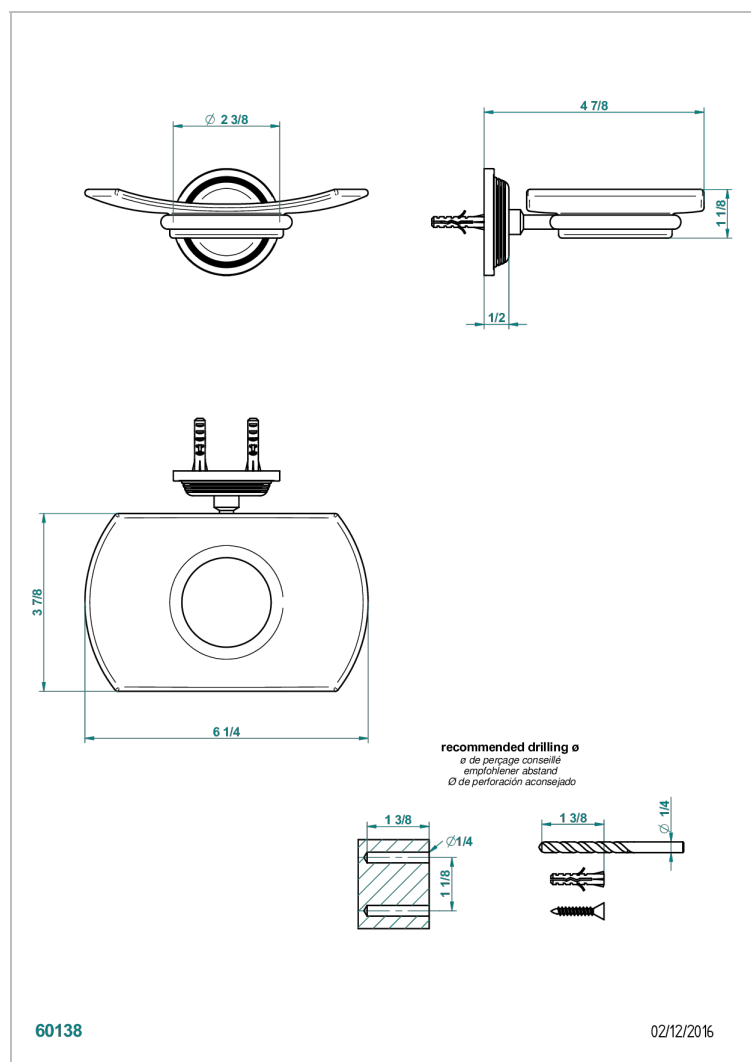

# GRAND CENTRAL METAL WITH LEVER

U9L-500

Wall mounted glass soap dish

THG<sup>®</sup>  
PARIS

## CHARACTERISTIC

- Grand central Metal with lever
- Wall mounted glass soap dish