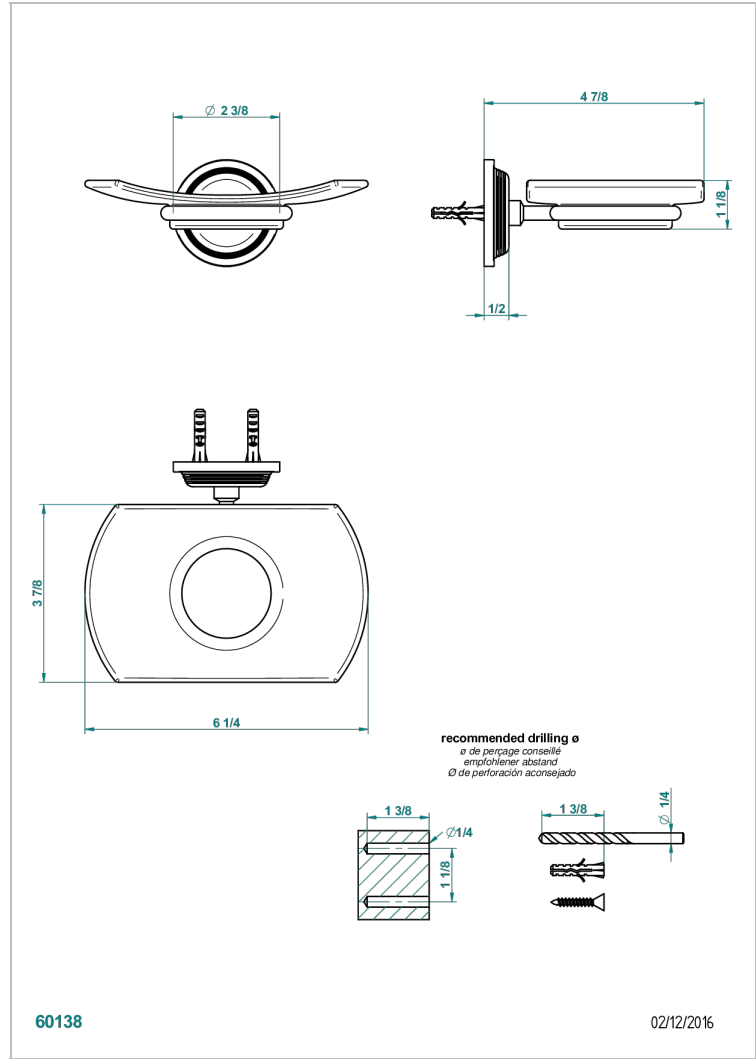

GRAND CENTRAL METAL WITH LEVER

U9L-500

壁挂式肥皂架，带玻璃肥皂碟

THG[®]
PARIS

特色

- Grand central Metal with lever
- 壁挂式肥皂架，带玻璃肥皂碟

可选饰面

Black ceram - D30
Blush PVD - H62
Graphite PVD - H64
Matt Umber PVD - H67
Matt blush PVD - H60
Matt graphite PVD - H65