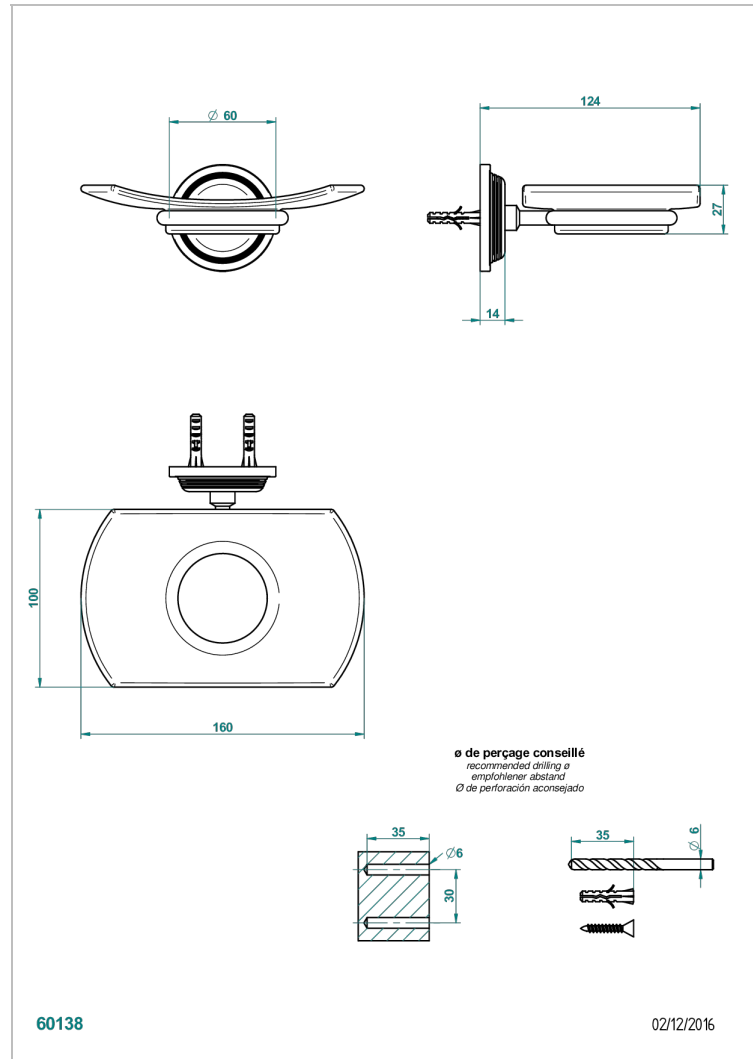

# GRAND CENTRAL METAL

U9K-500

Glass soap dish, wall mounted

THG<sup>®</sup>  
PARIS

## CHARACTERISTIC

- Grand central Metal
- Glass soap dish, wall mounted