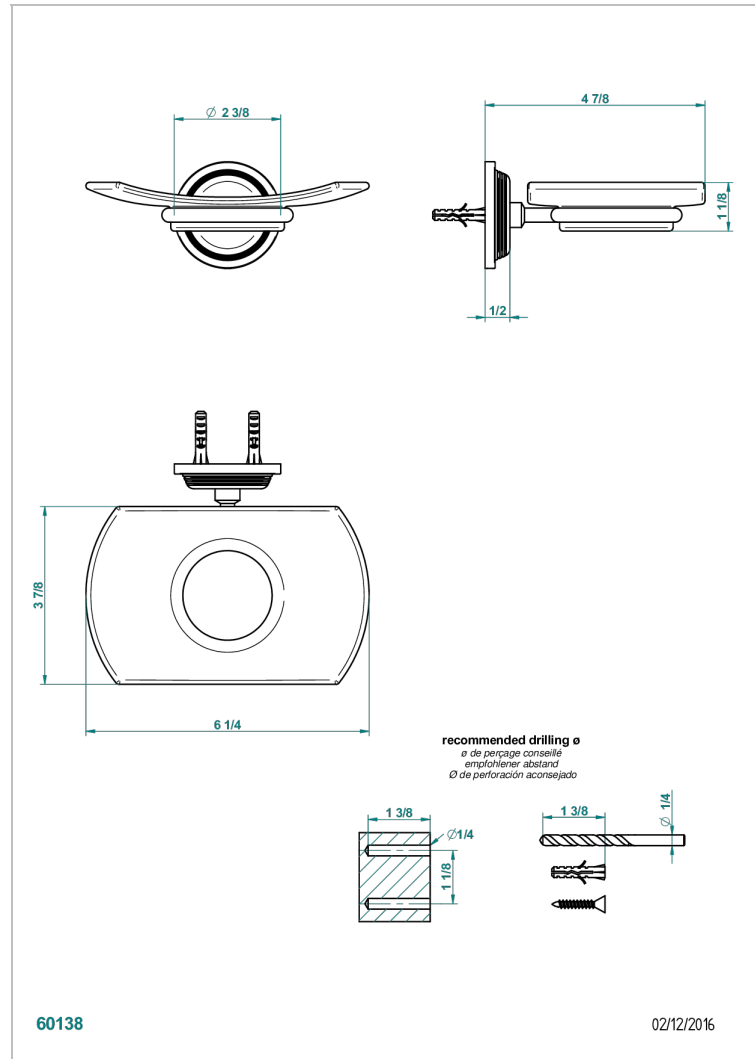

GRAND CENTRAL METAL

U9K-500

Glass soap dish, wall mounted

THG[®]
PARIS

CHARACTERISTIC

- Grand central Metal
- Glass soap dish, wall mounted

AVAILABLE FINITIONS

Black ceram - D30
Blush PVD - H62
Brass color PVD - H49
Brown bronze color PVD - F33
Chrome polished - A02
Copper antique matt, coated - H07