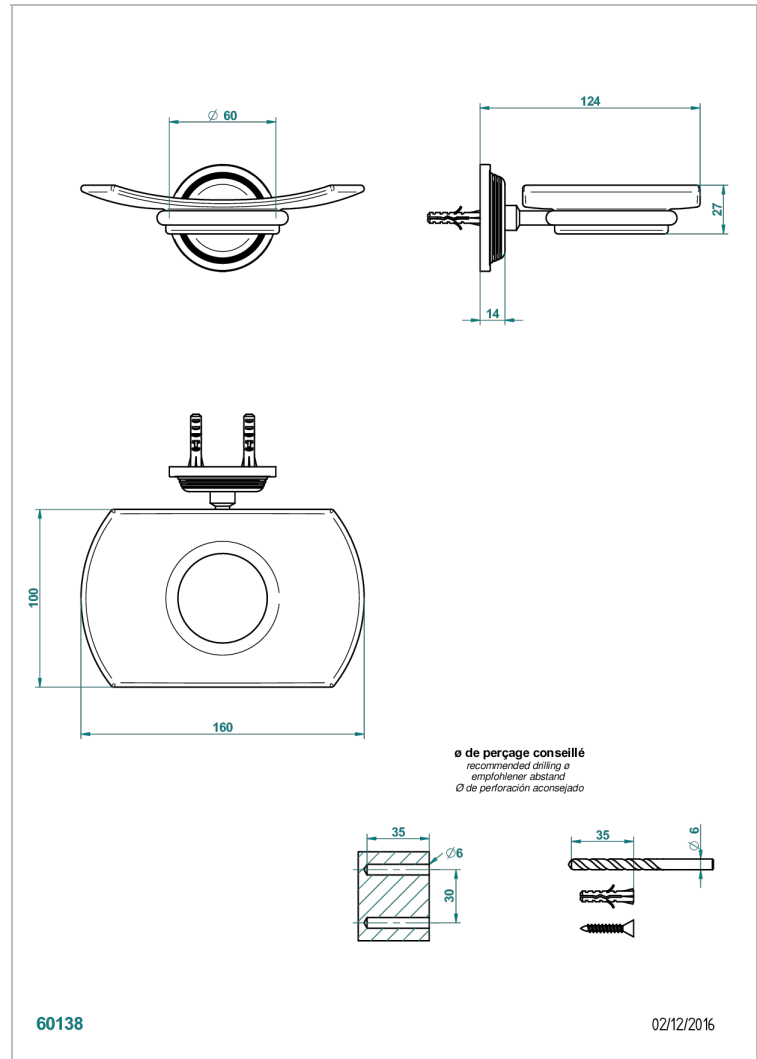

GRAND CENTRAL METAL

U9K-500

Wall mounted glass soap dish

THG[®]
PARIS

CHARACTERISTIC

- Grand central Metal
- Wall mounted glass soap dish

AVAILABLE FINITIONS

Antique nickel - H28
Black ceram - D30
Blush PVD - H62
Brass color PVD - H49
Brown bronze color PVD - F33
Gold color PVD - H52