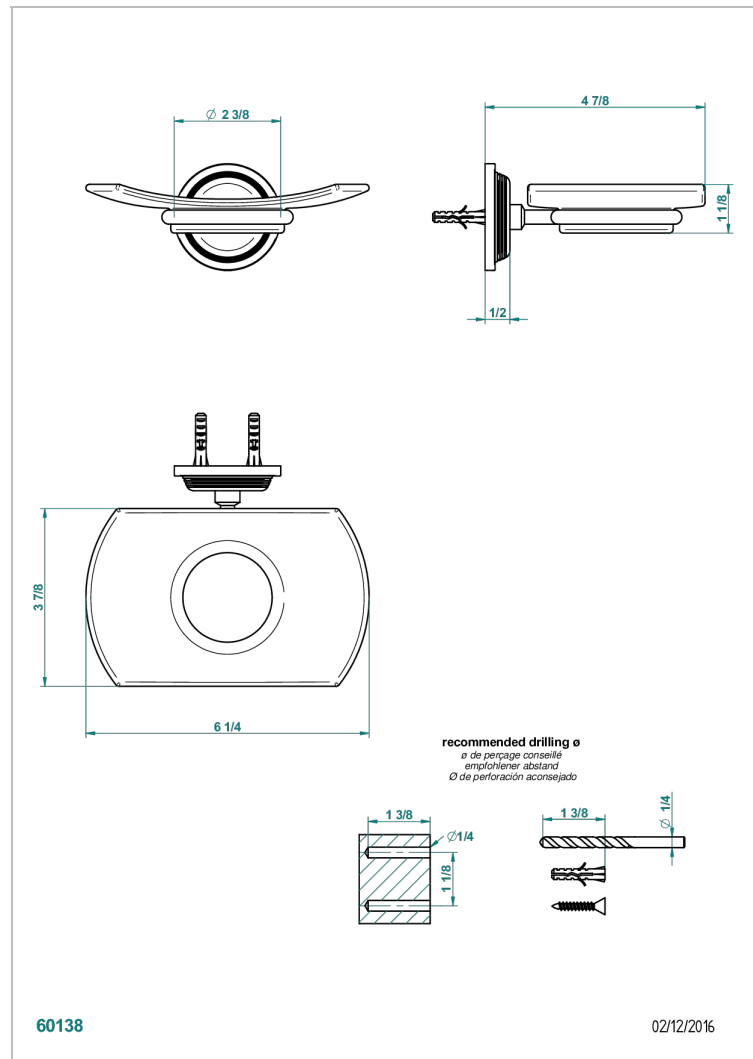

GRAND CENTRAL METAL

U9K-500

Wall mounted glass soap dish

THG[®]
PARIS

CHARACTERISTIC

- Grand central Metal
- Wall mounted glass soap dish

AVAILABLE FINITIONS

Antique nickel - H28
Black ceram - D30
Blush PVD - H62
Brass color PVD - H49
Brown bronze color PVD - F33
Gold color PVD - H52