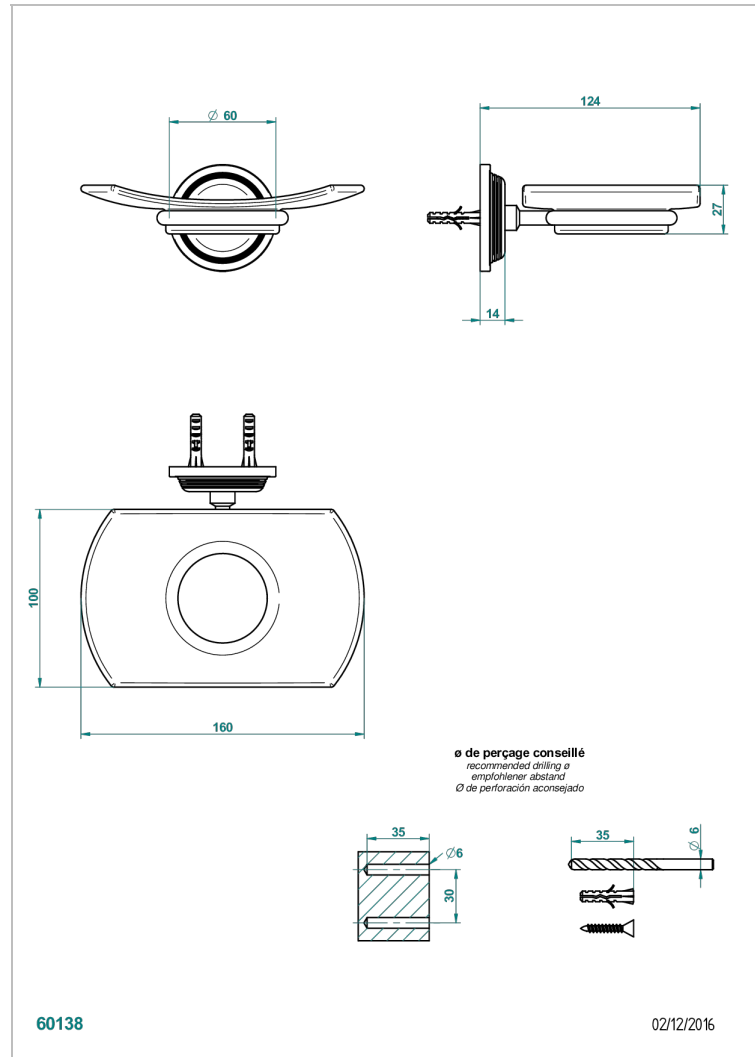

GRAND CENTRAL METAL

U9K-500

Wall mounted glass soap dish

THG[®]
PARIS

CHARACTERISTIC

- Grand central Metal
- Wall mounted glass soap dish

AVAILABLE FINITIONS

Antique nickel - H28
Black ceram - D30
Blush PVD - H62
Brass color PVD - H49
Brown bronze color PVD - F33
Gold color PVD - H52