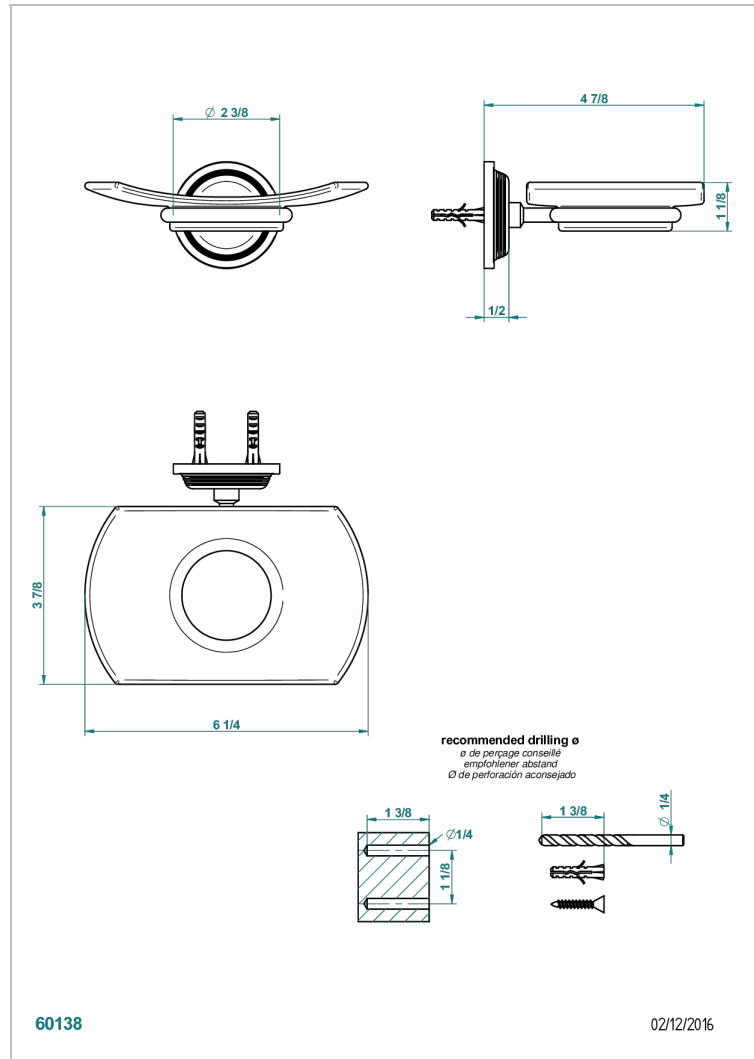

# GRAND CENTRAL METAL

U9K-500

Wall mounted glass soap dish

THG<sup>®</sup>  
PARIS

## CHARACTERISTIC

- Grand central Metal
- Wall mounted glass soap dish