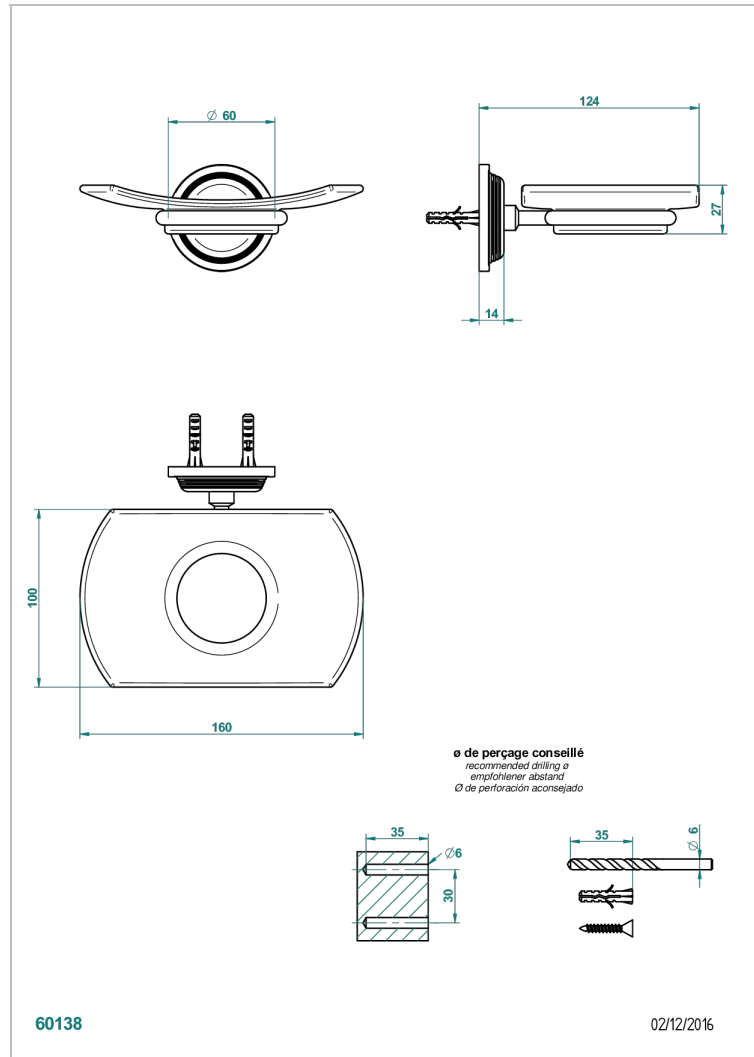

# GRAND CENTRAL METAL

U9K-500

Wall mounted glass soap dish

THG<sup>®</sup>  
PARIS

## CHARACTERISTIC

- Grand central Metal
- Wall mounted glass soap dish