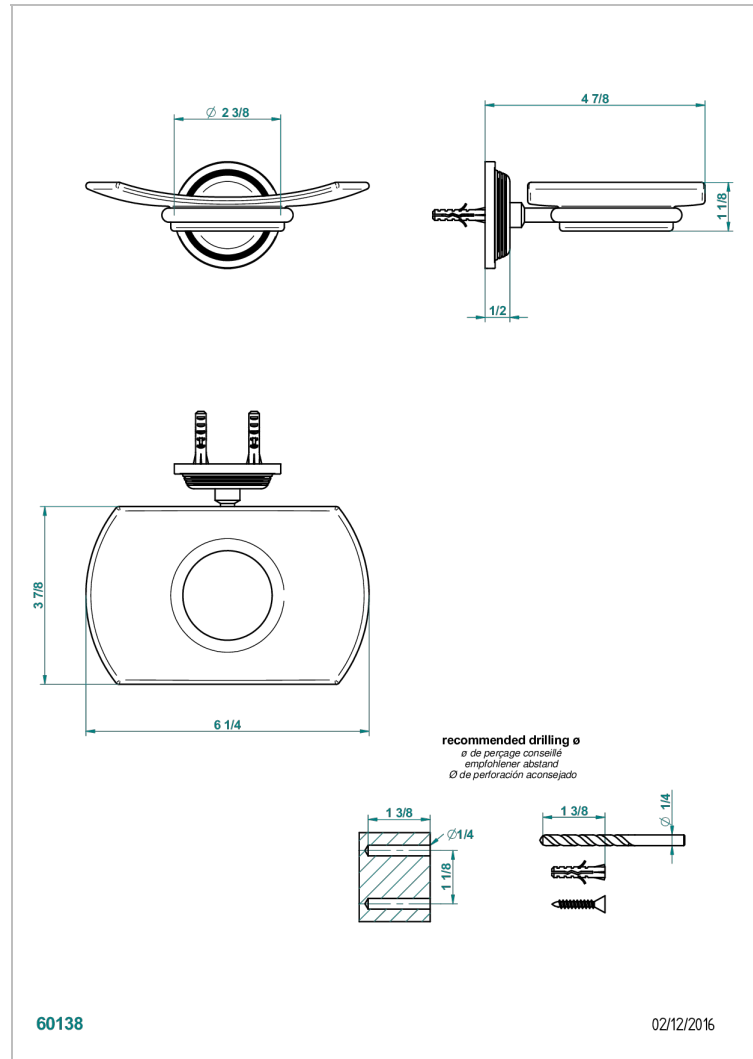

GRAND CENTRAL METAL

U9K-500

Wall mounted glass soap dish

THG[®]
PARIS

CHARACTERISTIC

- Grand central Metal
- Wall mounted glass soap dish

AVAILABLE FINITIONS

Antique nickel - H28
Black ceram - D30
Blush PVD - H62
Brass color PVD - H49
Brown bronze color PVD - F33
Gold color PVD - H52