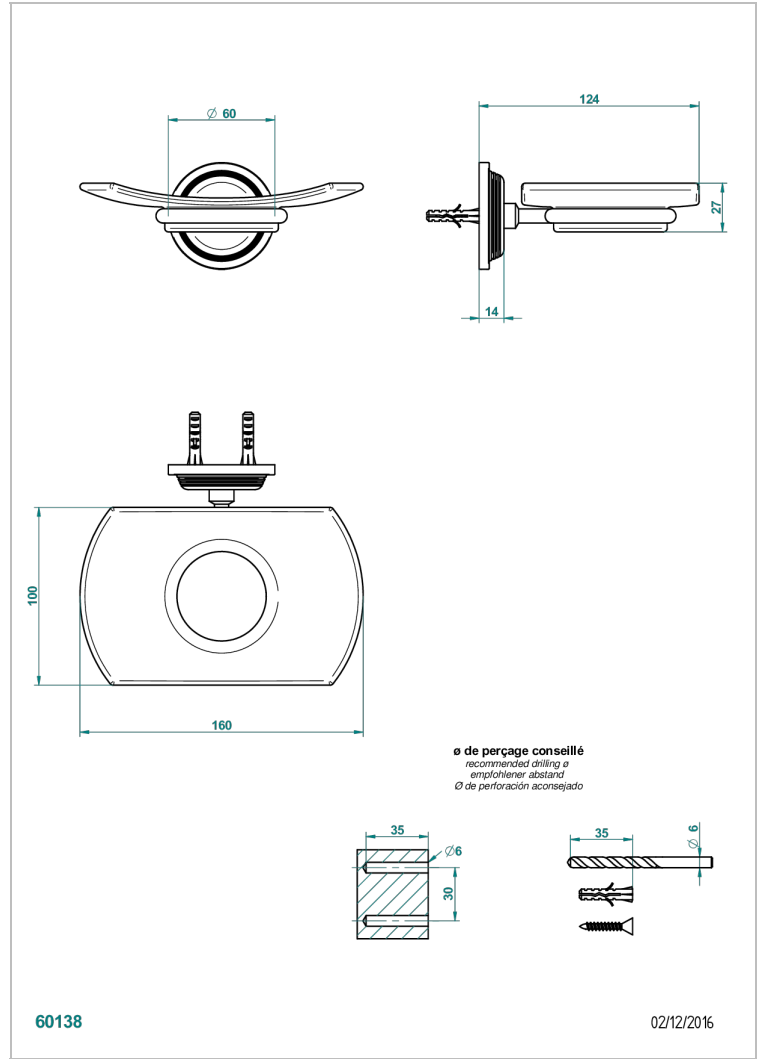

## CARACTERÍSTICAS

- West Coast White Onyx with lever handles
- Jabonera mural