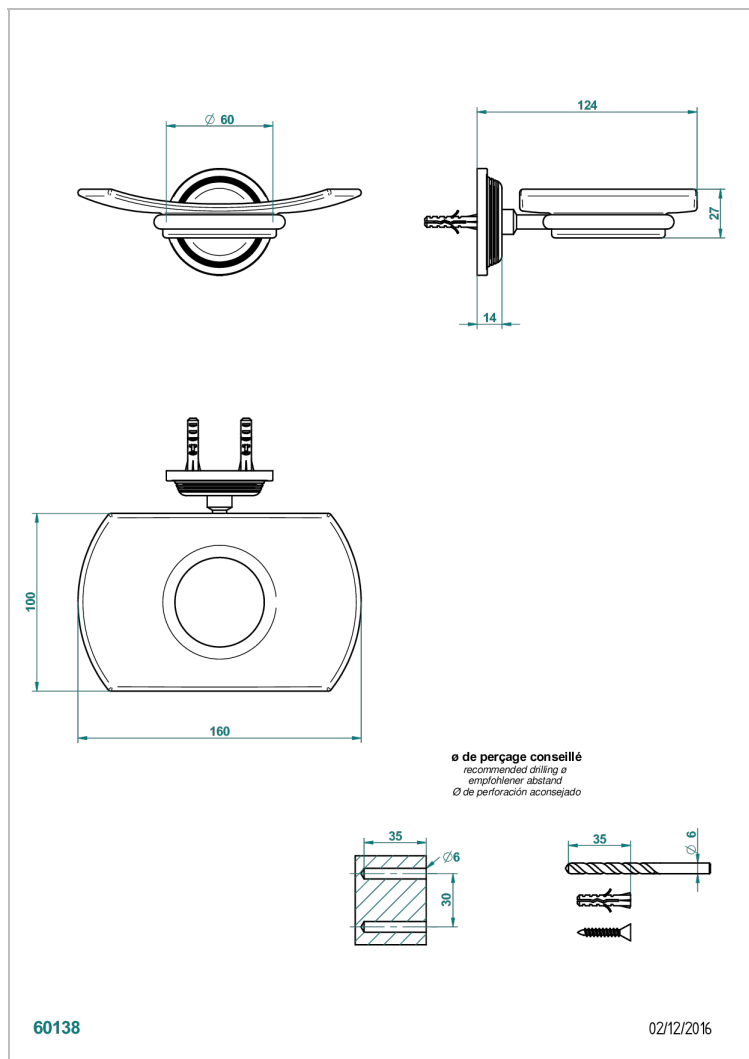

WEST COAST WHITE ONYX WITH LEVER HANDLES

THG[®]
PARIS

U9H-500

Glass soap dish, wall mounted

CHARACTERISTIC

- West Coast White Onyx with lever handles
- Glass soap dish, wall mounted

AVAILABLE FINITIONS

Black ceram - D30
Blush PVD - H62
Brass color PVD - H49
Brown bronze color PVD - F33
Chrome polished - A02
Copper antique matt, coated - H07