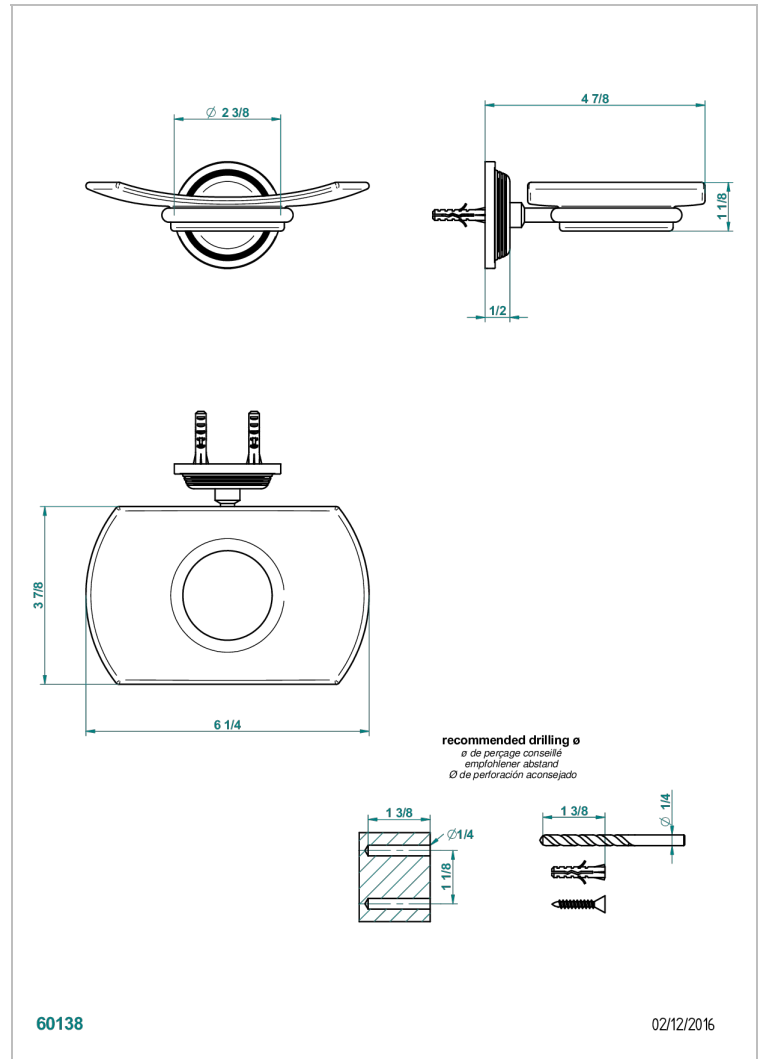

WEST COAST WHITE ONYX WITH LEVER HANDLES

U9H-500

Glass soap dish, wall mounted

CHARACTERISTIC

- West Coast White Onyx with lever handles
- Glass soap dish, wall mounted

AVAILABLE FINITIONS

Black ceram - D30
Blush PVD - H62
Brass color PVD - H49
Brown bronze color PVD - F33
Chrome polished - A02
Copper antique matt, coated - H07