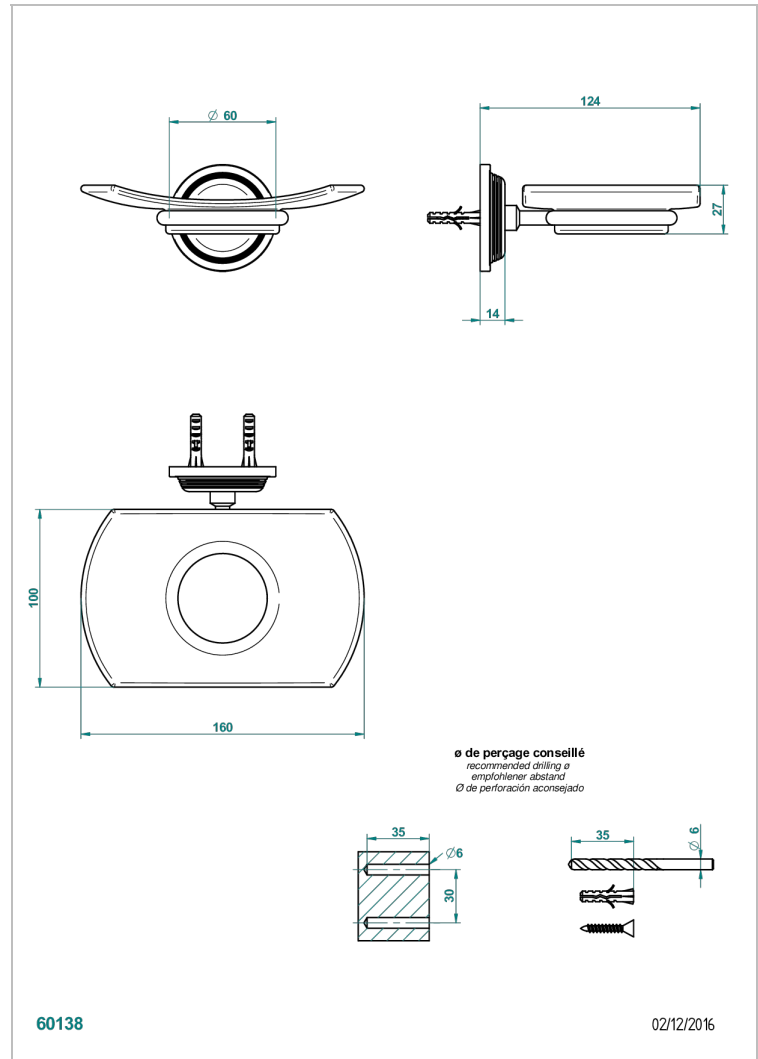

## CARACTERÍSTICAS

- West Coast White Onyx with lever handles
- Jabonera mural