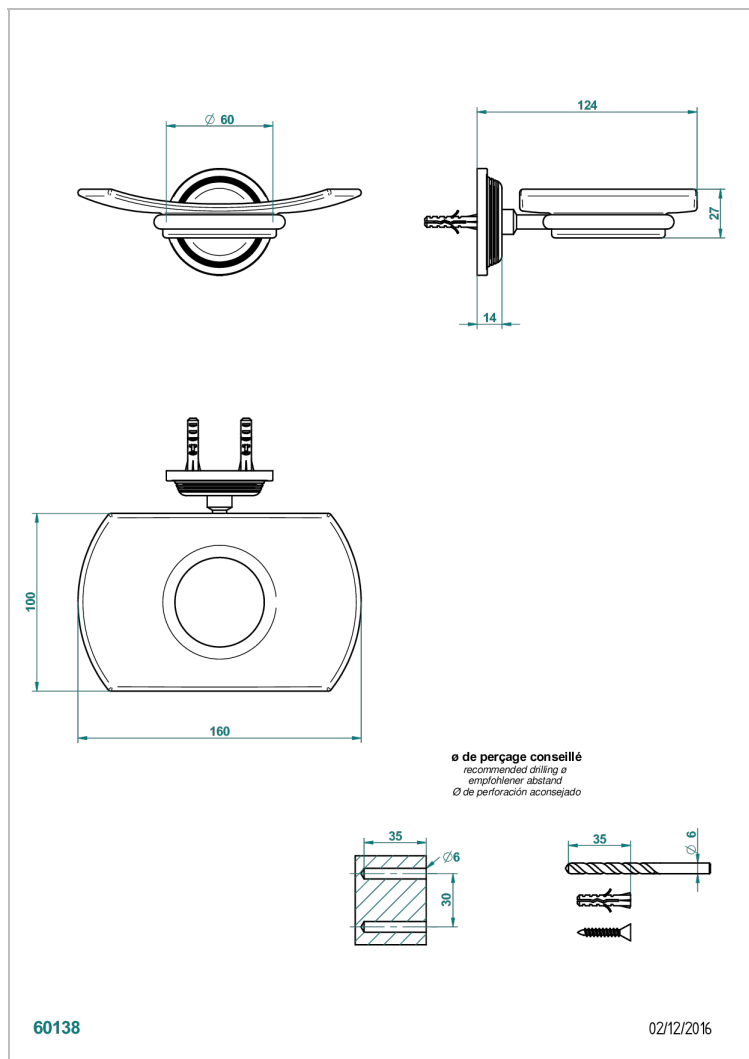

WEST COAST WHITE ONYX WITH LEVER HANDLES

U9H-500

Wall mounted glass soap dish

CHARACTERISTIC

- West Coast White Onyx with lever handles
- Wall mounted glass soap dish

AVAILABLE FINITIONS

Antique nickel - H28
Black ceram - D30
Blush PVD - H62
Brass color PVD - H49
Brown bronze color PVD - F33
Gold color PVD - H52