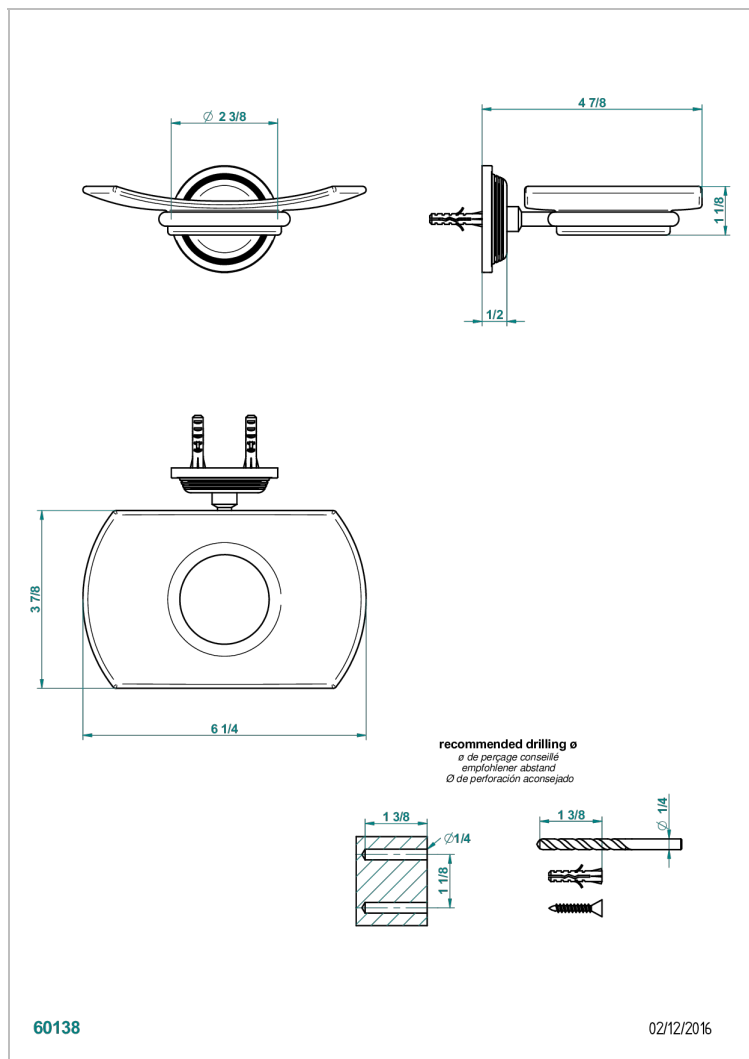

WEST COAST WHITE ONYX WITH LEVER HANDLES

U9H-500

Wall mounted glass soap dish

CHARACTERISTIC

- West Coast White Onyx with lever handles
- Wall mounted glass soap dish

AVAILABLE FINITIONS

Antique nickel - H28
Black ceram - D30
Blush PVD - H62
Brass color PVD - H49
Brown bronze color PVD - F33
Gold color PVD - H52