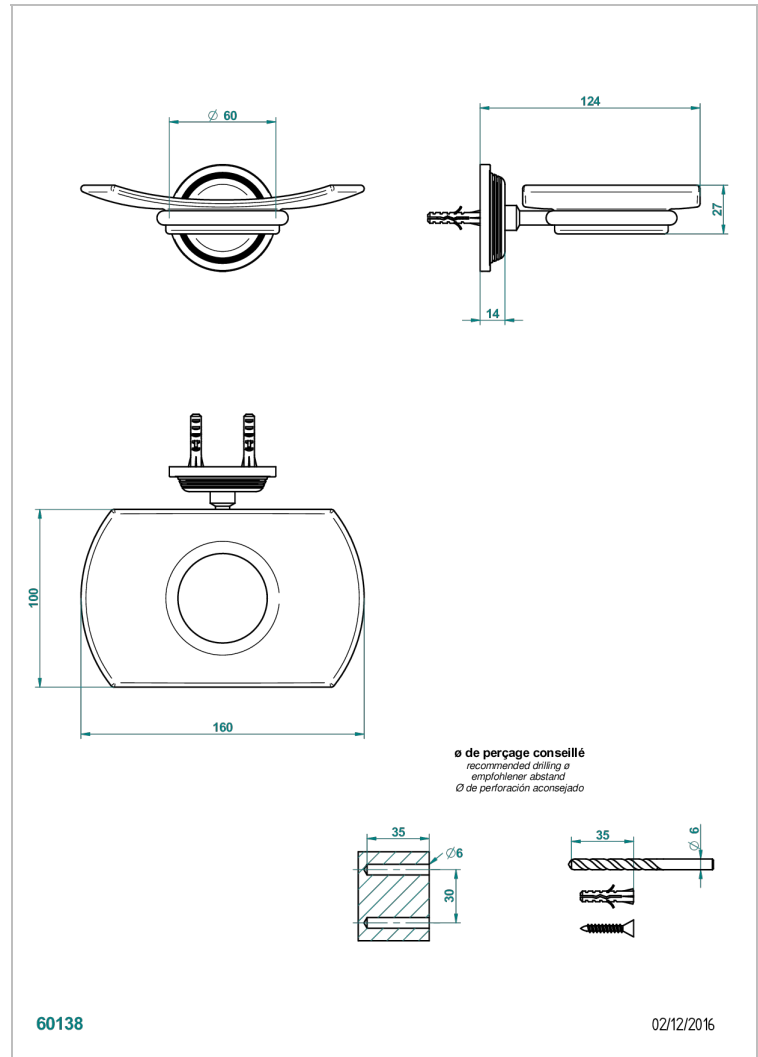

WEST COAST WHITE ONYX

U9G-500

Glass soap dish, wall mounted

THG[®]
PARIS

CHARACTERISTIC

- West Coast White Onyx
- Glass soap dish, wall mounted

AVAILABLE FINITIONS

Black ceram - D30
Blush PVD - H62
Brass color PVD - H49
Brown bronze color PVD - F33
Chrome polished - A02
Copper antique matt, coated - H07