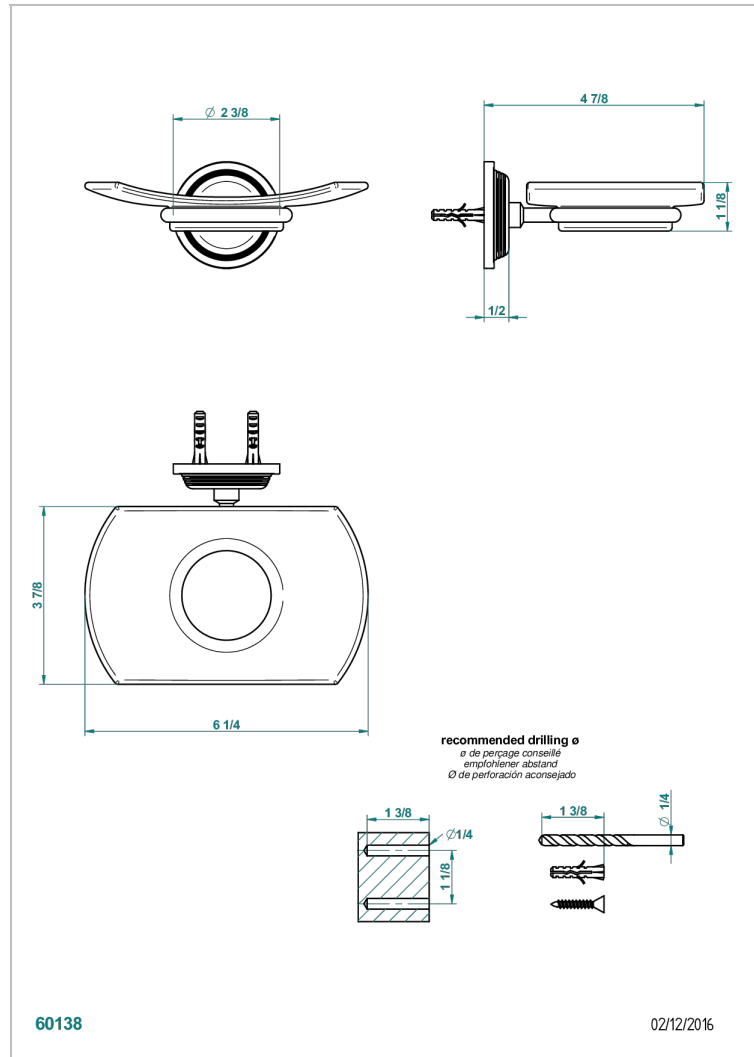

WEST COAST WHITE ONYX

U9G-500

Glass soap dish, wall mounted

THG[®]
PARIS

CHARACTERISTIC

- West Coast White Onyx
- Glass soap dish, wall mounted

AVAILABLE FINITIONS

Black ceram - D30
Blush PVD - H62
Brass color PVD - H49
Brown bronze color PVD - F33
Chrome polished - A02
Copper antique matt, coated - H07