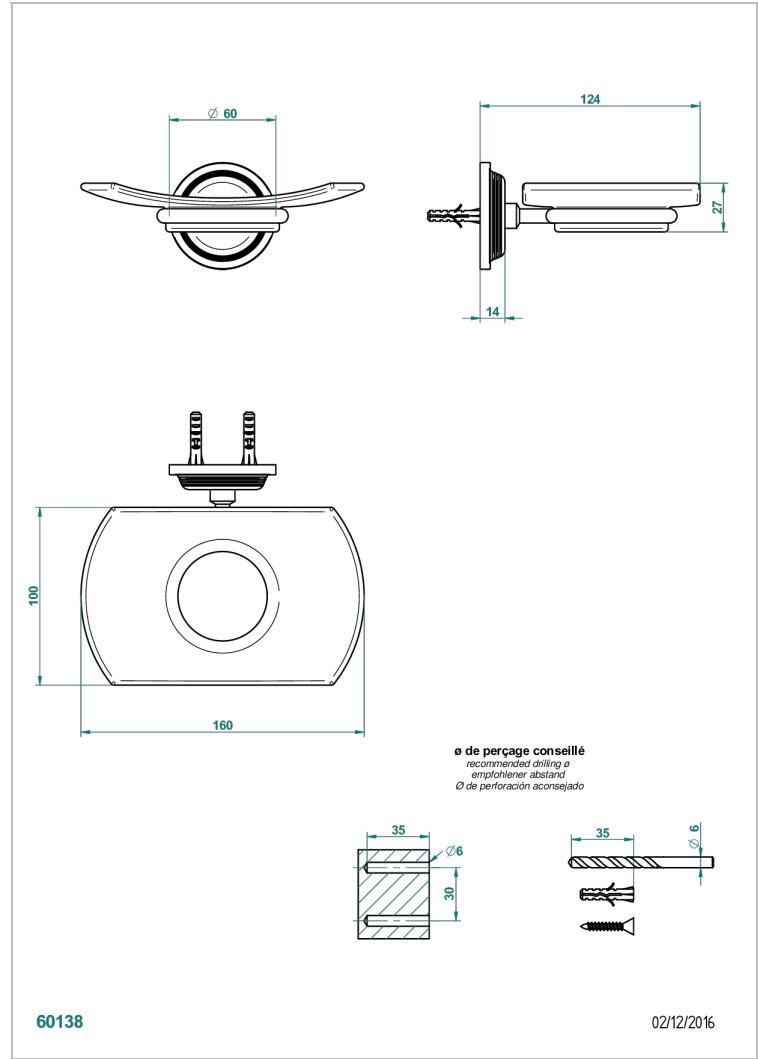

# WEST COAST WHITE ONYX

U9G-500

Wall mounted glass soap dish

THG<sup>®</sup>  
PARIS

## CHARACTERISTIC

- West Coast White Onyx
- Wall mounted glass soap dish