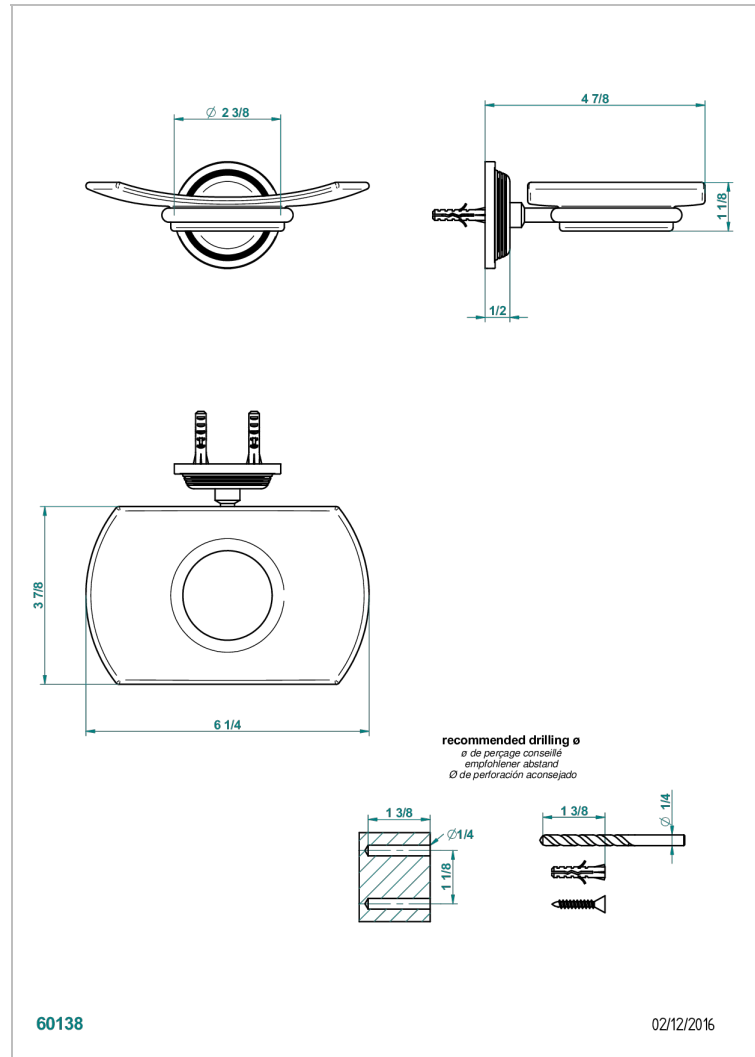

WEST COAST WHITE ONYX

U9G-500

Wall mounted glass soap dish

THG[®]
PARIS

CHARACTERISTIC

- West Coast White Onyx
- Wall mounted glass soap dish

AVAILABLE FINITIONS

Antique nickel - H28
Black ceram - D30
Blush PVD - H62
Brass color PVD - H49
Brown bronze color PVD - F33
Gold color PVD - H52