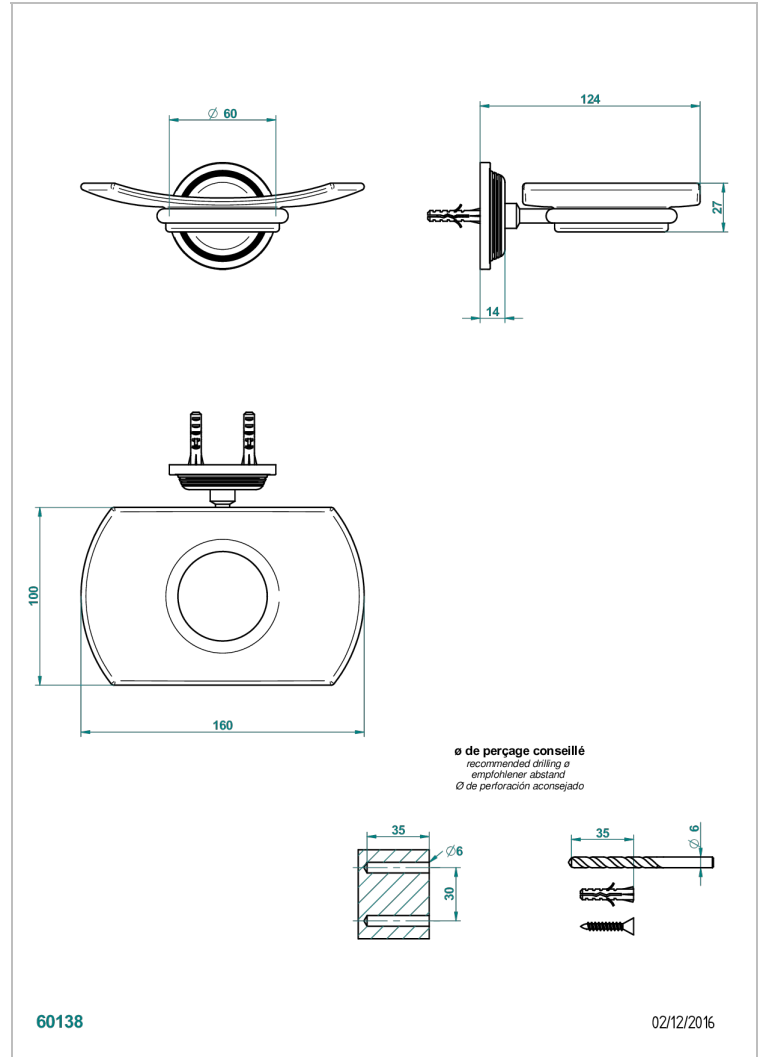

WEST COAST WHITE ONYX

U9G-500

Wall mounted glass soap dish

THG[®]
PARIS

CHARACTERISTIC

- West Coast White Onyx
- Wall mounted glass soap dish

AVAILABLE FINITIONS

Antique nickel - H28
Black ceram - D30
Blush PVD - H62
Brass color PVD - H49
Brown bronze color PVD - F33
Gold color PVD - H52