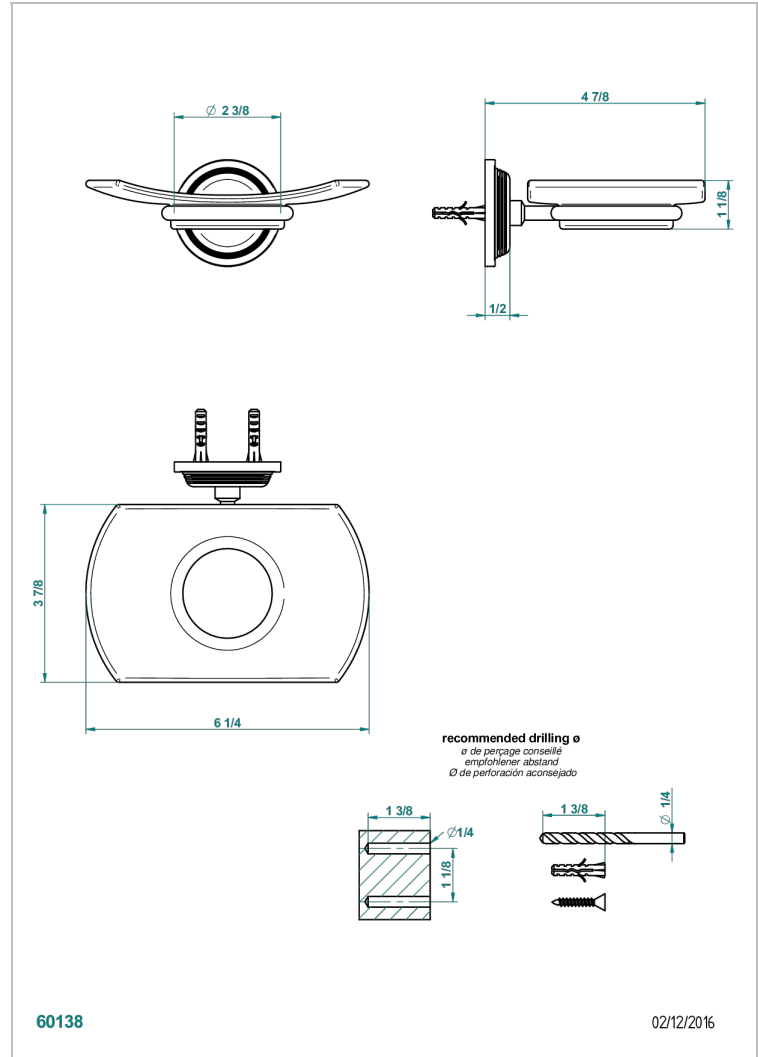

WEST COAST WHITE ONYX

U9G-500

Wall mounted glass soap dish

THG[®]
PARIS

CHARACTERISTIC

- West Coast White Onyx
- Wall mounted glass soap dish

AVAILABLE FINITIONS

Antique nickel - H28
Black ceram - D30
Blush PVD - H62
Brass color PVD - H49
Brown bronze color PVD - F33
Gold color PVD - H52