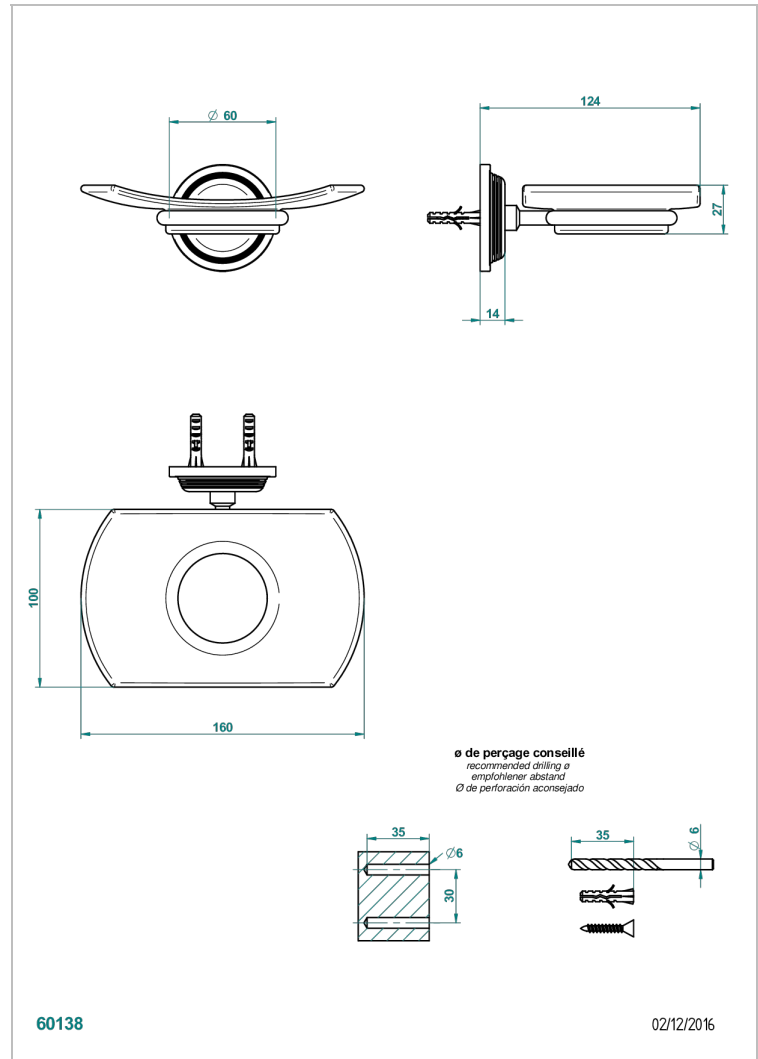

## CHARACTERISTIC

- West Coast Black Onyx with lever handles
- Glass soap dish, wall mounted