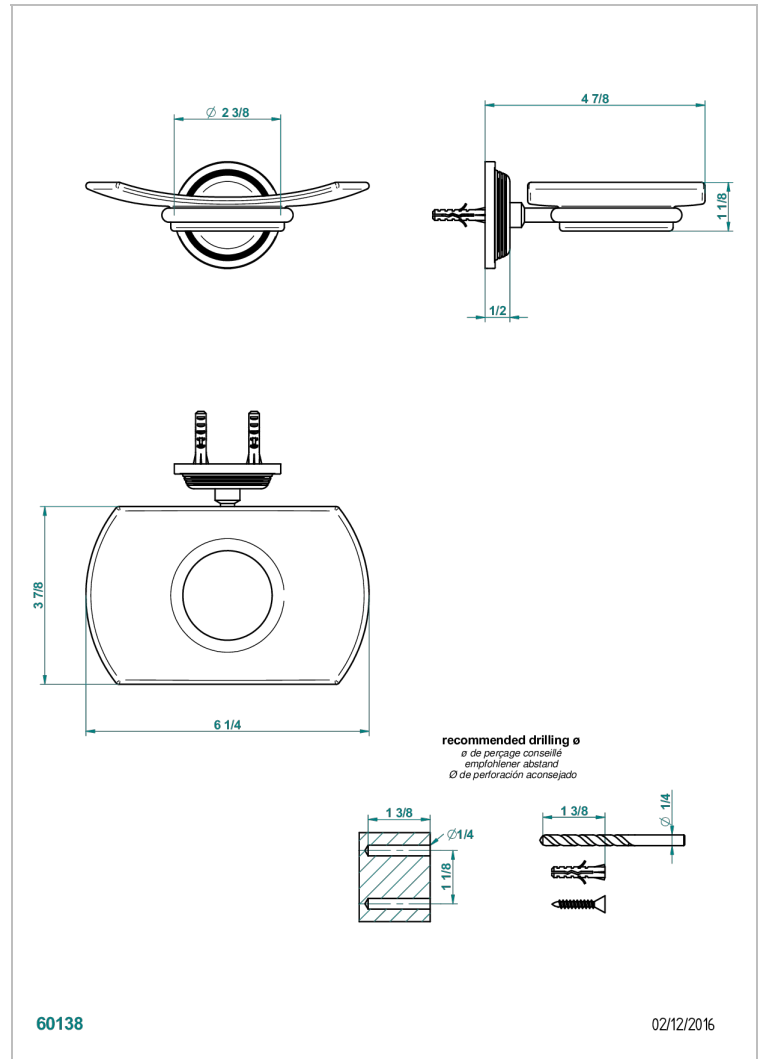

WEST COAST BLACK ONYX WITH LEVER HANDLES

U9F-500

Glass soap dish, wall mounted

THG[®]
PARIS

CHARACTERISTIC

- West Coast Black Onyx with lever handles
- Glass soap dish, wall mounted

AVAILABLE FINITIONS

Black ceram - D30
Blush PVD - H62
Brass color PVD - H49
Brown bronze color PVD - F33
Chrome polished - A02
Copper antique matt, coated - H07