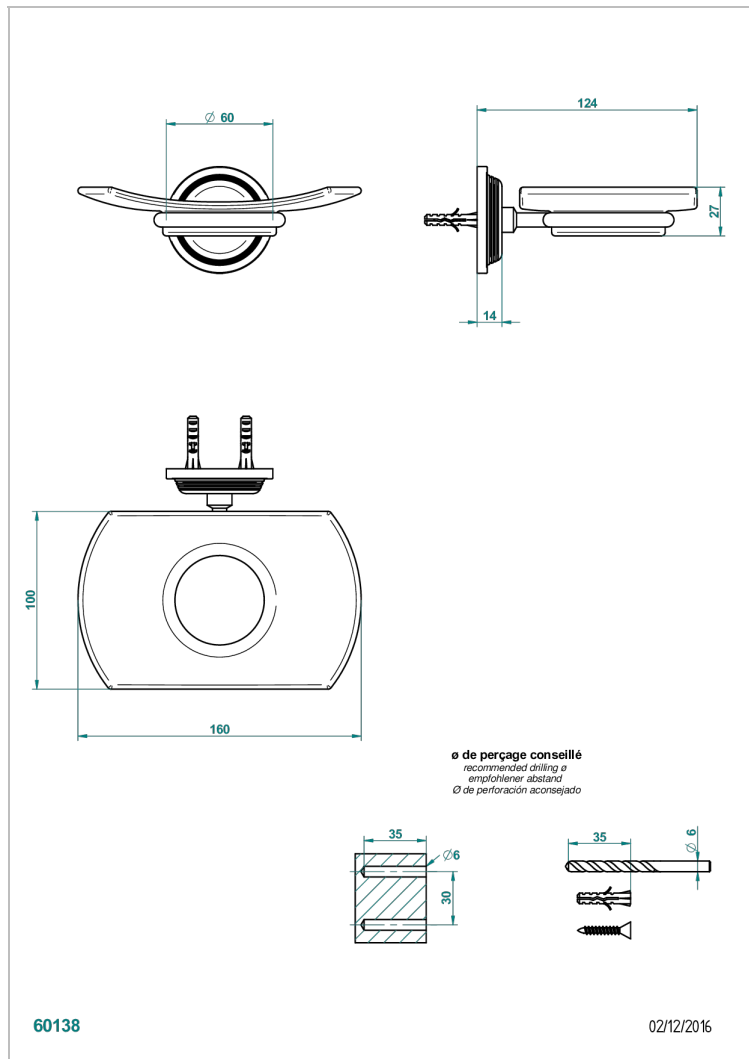

## CHARACTERISTIC

- West Coast Black Onyx with lever
- Wall mounted glass soap dish