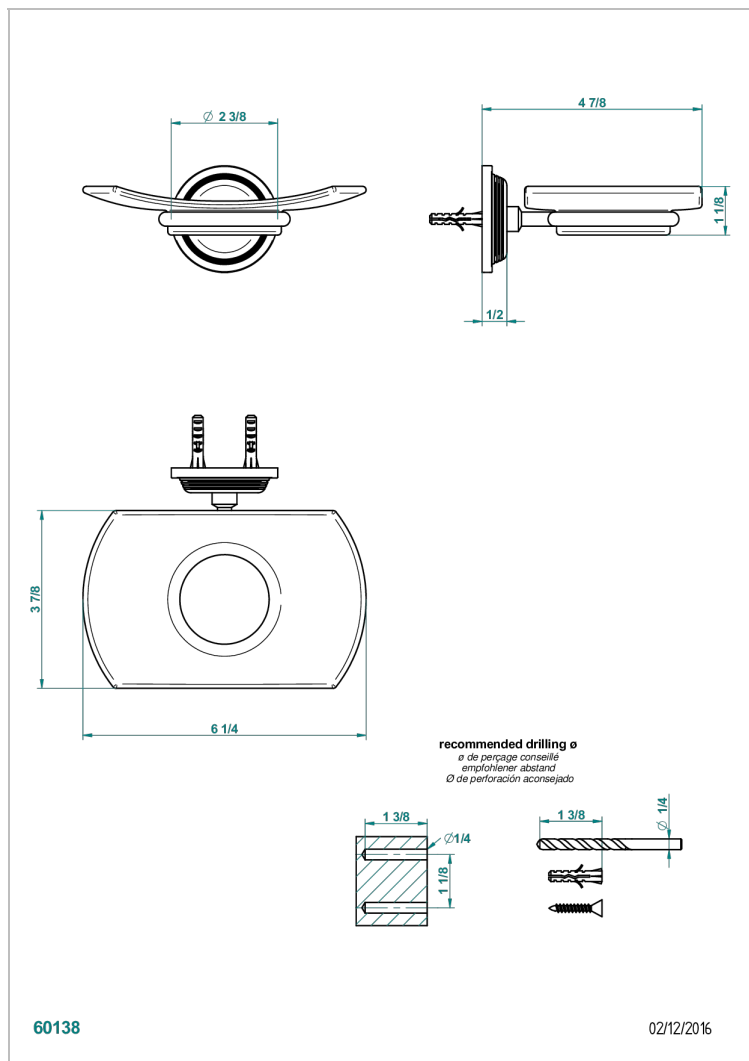

WEST COAST BLACK ONYX WITH LEVER

U9F-500

Wall mounted glass soap dish

THG[®]
PARIS

CHARACTERISTIC

- West Coast Black Onyx with lever
- Wall mounted glass soap dish

AVAILABLE FINITIONS

Antique nickel - H28
Black ceram - D30
Blush PVD - H62
Brass color PVD - H49
Brown bronze color PVD - F33
Gold color PVD - H52