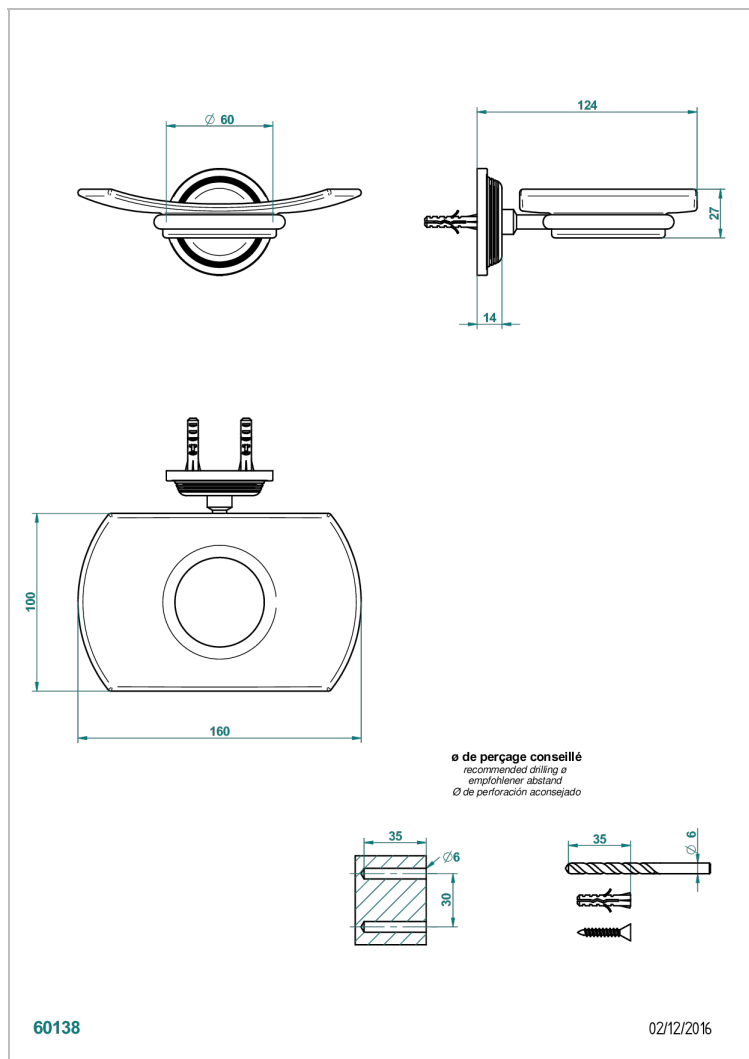

WEST COAST BLACK ONYX WITH LEVER

U9F-500

Wall mounted glass soap dish

THG[®]
PARIS

CHARACTERISTIC

- West Coast Black Onyx with lever
- Wall mounted glass soap dish

AVAILABLE FINITIONS

Antique nickel - H28
Black ceram - D30
Blush PVD - H62
Brass color PVD - H49
Brown bronze color PVD - F33
Gold color PVD - H52