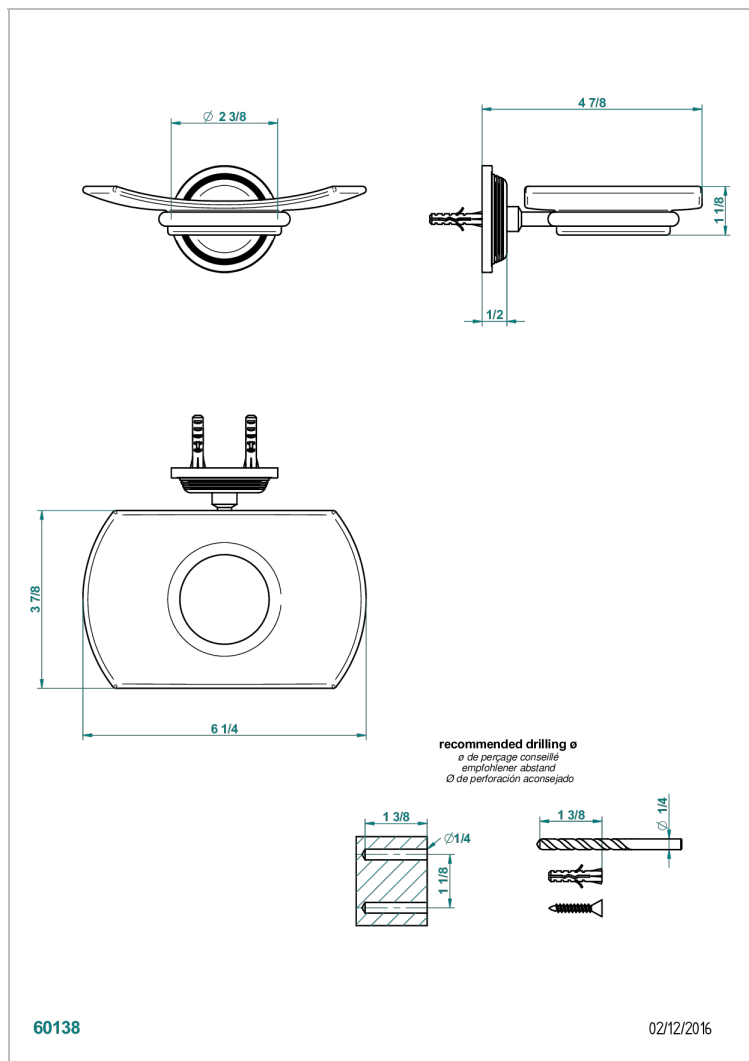

## CHARACTERISTIC

- West Coast Black Onyx with lever
- Wall mounted glass soap dish