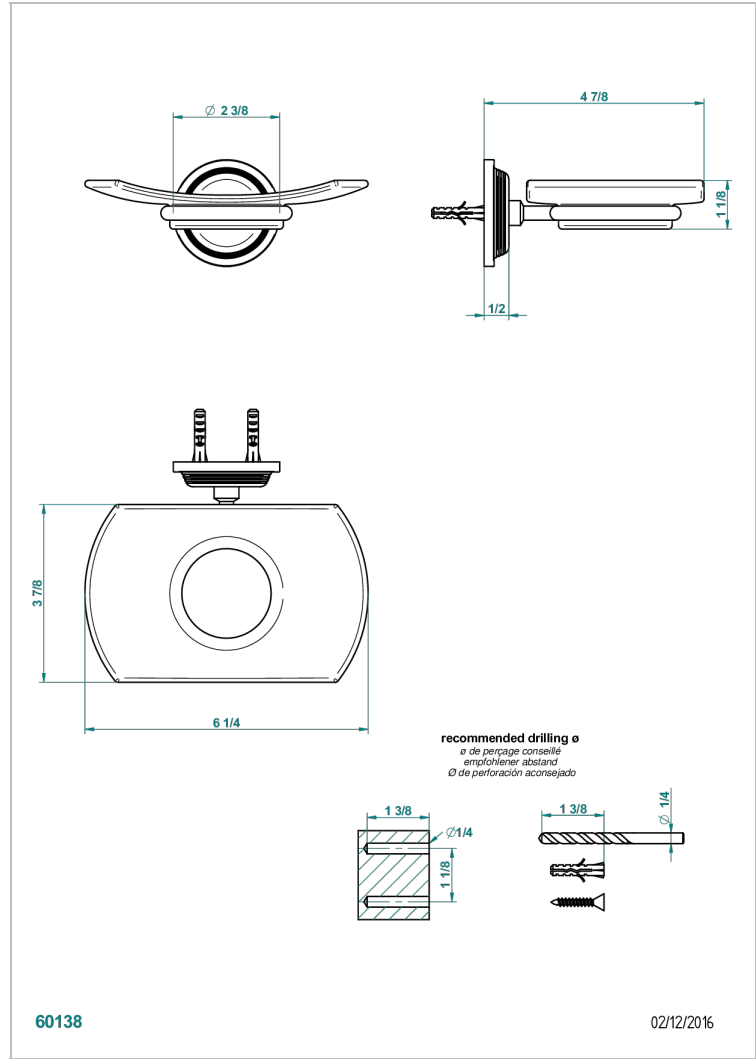

WEST COAST BLACK ONYX

U9E-500

Wall mounted glass soap dish

THG[®]
PARIS

CHARACTERISTIC

- West Coast Black Onyx
- Wall mounted glass soap dish

AVAILABLE FINITIONS

Antique nickel - H28
Black ceram - D30
Blush PVD - H62
Brass color PVD - H49
Brown bronze color PVD - F33
Gold color PVD - H52