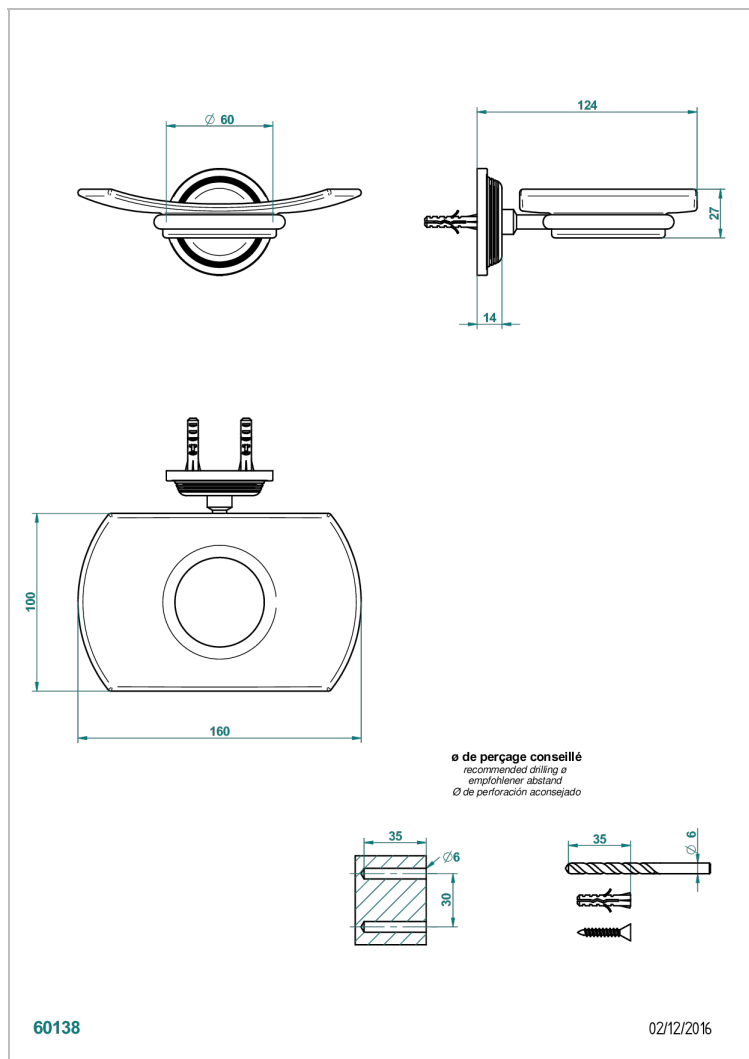

WEST COAST BLACK ONYX

U9E-500

Wall mounted glass soap dish

THG[®]
PARIS

CHARACTERISTIC

- West Coast Black Onyx
- Wall mounted glass soap dish

AVAILABLE FINITIONS

Antique nickel - H28
Black ceram - D30
Blush PVD - H62
Brass color PVD - H49
Brown bronze color PVD - F33
Gold color PVD - H52