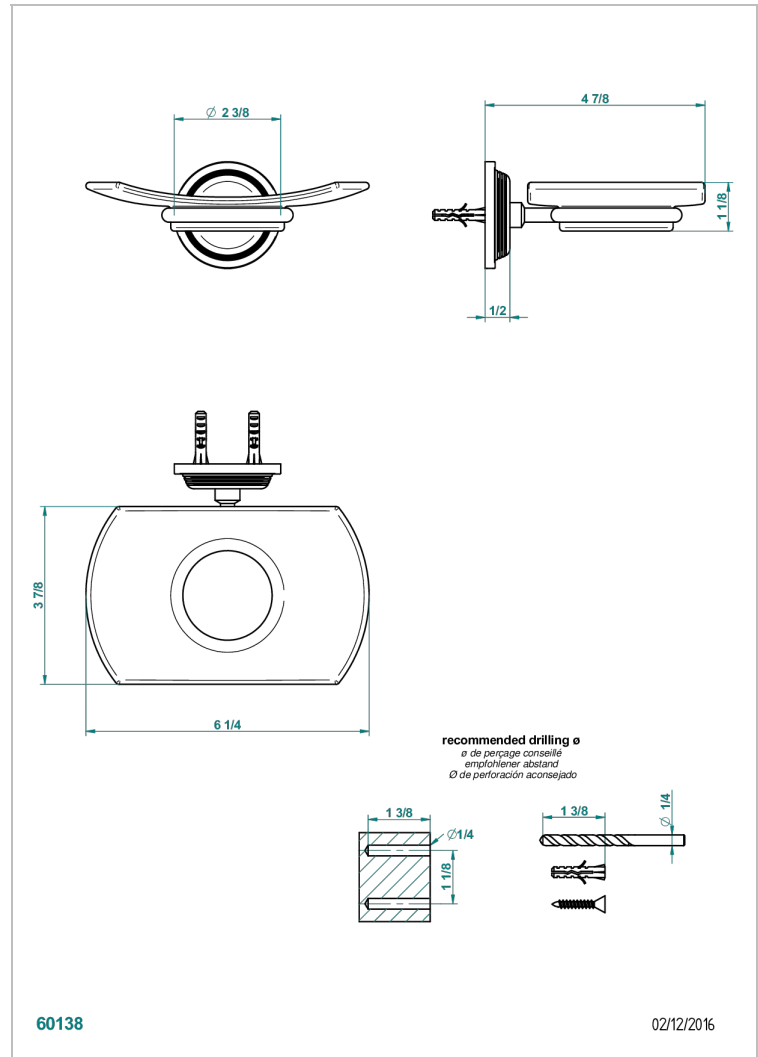

WEST COAST BLACK ONYX

U9E-500

Wall mounted glass soap dish

THG[®]
PARIS

CHARACTERISTIC

- West Coast Black Onyx
- Wall mounted glass soap dish

AVAILABLE FINITIONS

Antique nickel - H28
Black ceram - D30
Blush PVD - H62
Brass color PVD - H49
Brown bronze color PVD - F33
Gold color PVD - H52