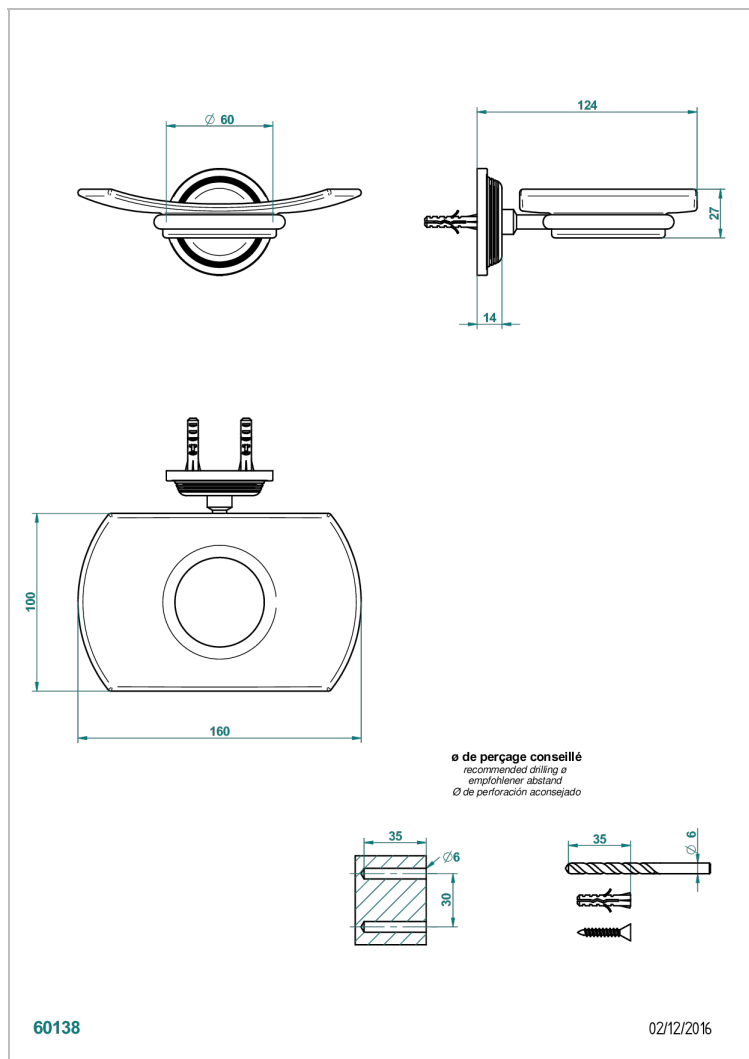

## CHARACTERISTIC

- West Coast Black Onyx
- Wall mounted glass soap dish