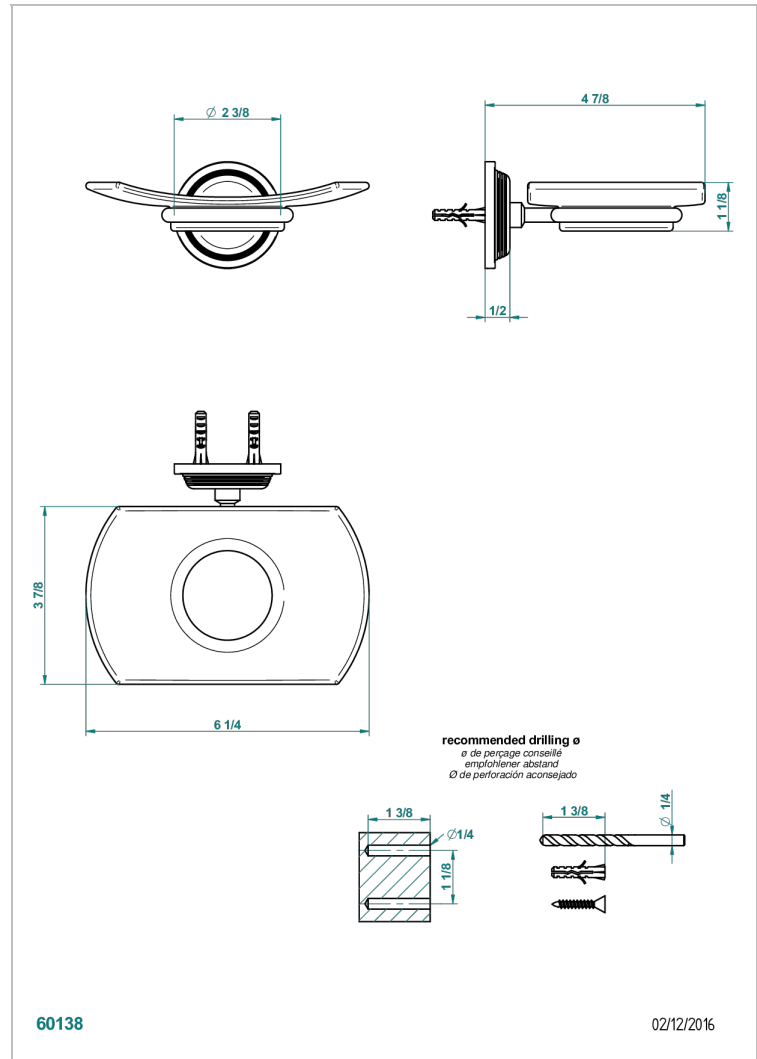

WEST COAST BLACK ONYX

U9E-500

Wall mounted glass soap dish

THG[®]
PARIS

CHARACTERISTIC

- West Coast Black Onyx
- Wall mounted glass soap dish

AVAILABLE FINITIONS

Antique nickel - H28
Black ceram - D30
Blush PVD - H62
Brass color PVD - H49
Brown bronze color PVD - F33
Gold color PVD - H52