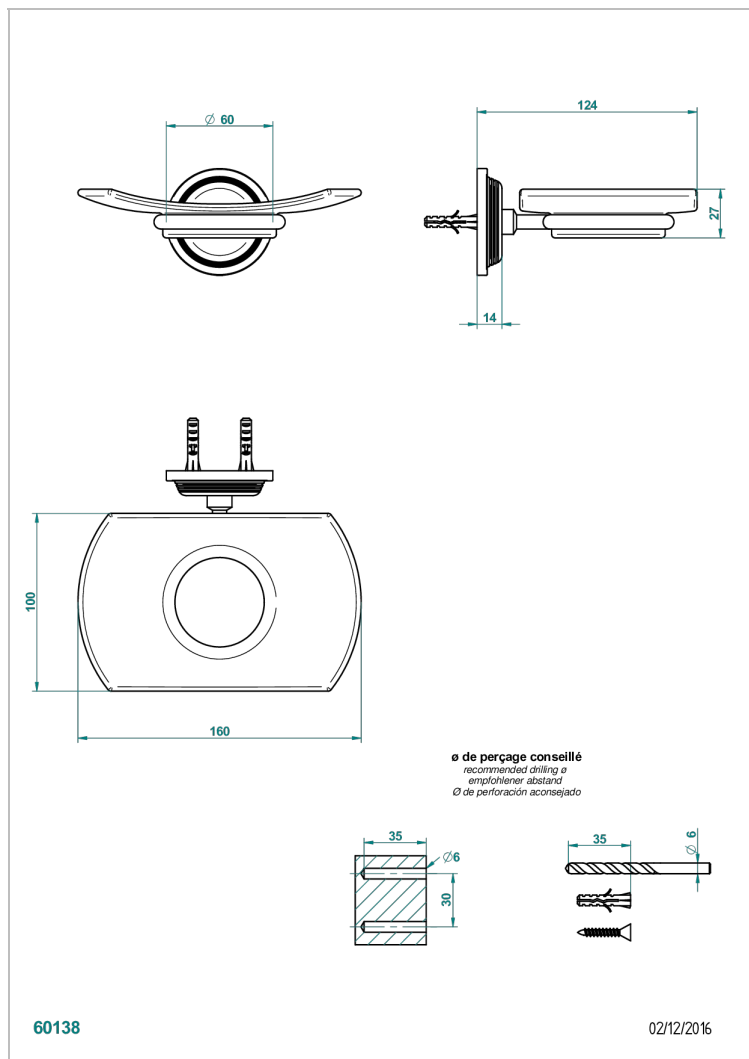

WEST COAST WITH GUILLOCHE DECOR WITH LEVER

U9D-500

Jabonera mural

CARACTERÍSTICAS

- West coast with Guilloché decor with lever
- Jabonera mural

ACABADOS DISPONIBLES

Bronce claro - D01
Cerámica negra mate - D30
Cobre viejo mate - H07
Cromo - A02
Cromo mate - C02
Dorado - F01