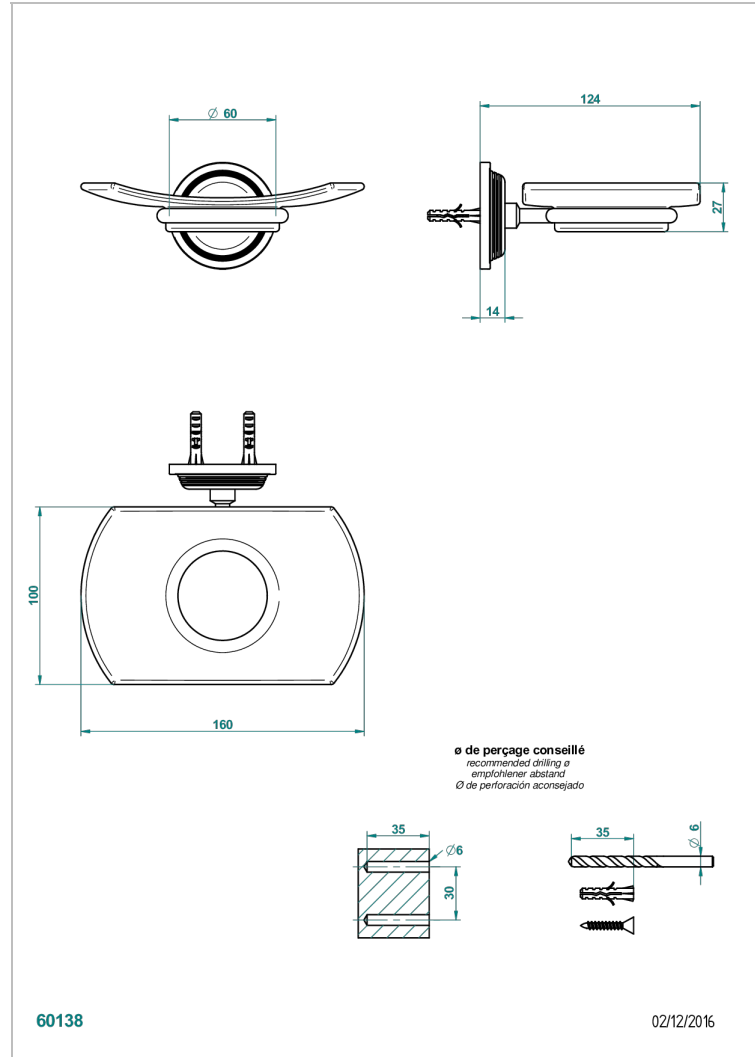

WEST COAST WITH GUILLOCHE DECOR WITH LEVER HANDLES

U9D-500

Glass soap dish, wall mounted

CHARACTERISTIC

- West coast with Guilloché decor with lever handles
- Glass soap dish, wall mounted

AVAILABLE FINITIONS